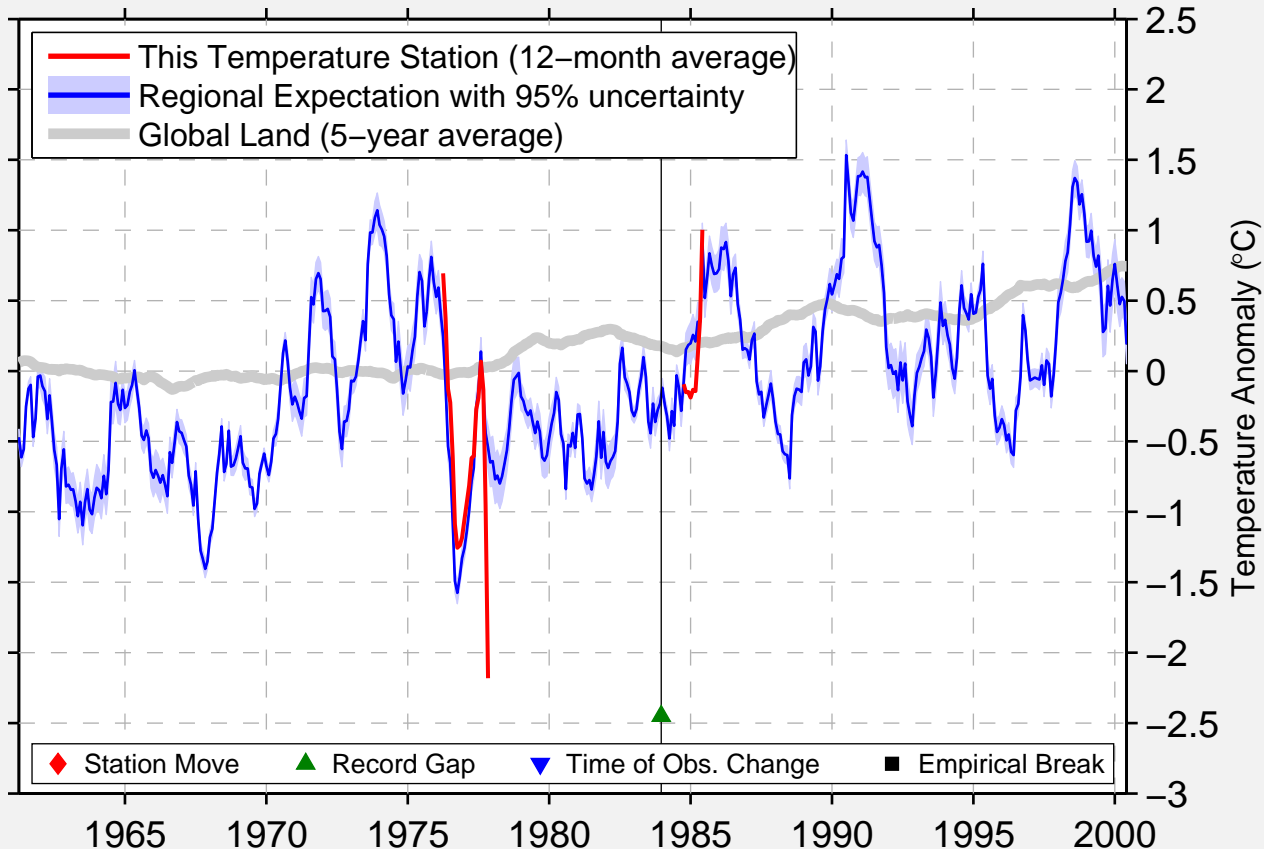

# S. PORT/OAK ISL CGS

33.883 N, 78.017 W (United States)

Data Quality Controlled and Aligned at Breakpoints

Berkeley Earth