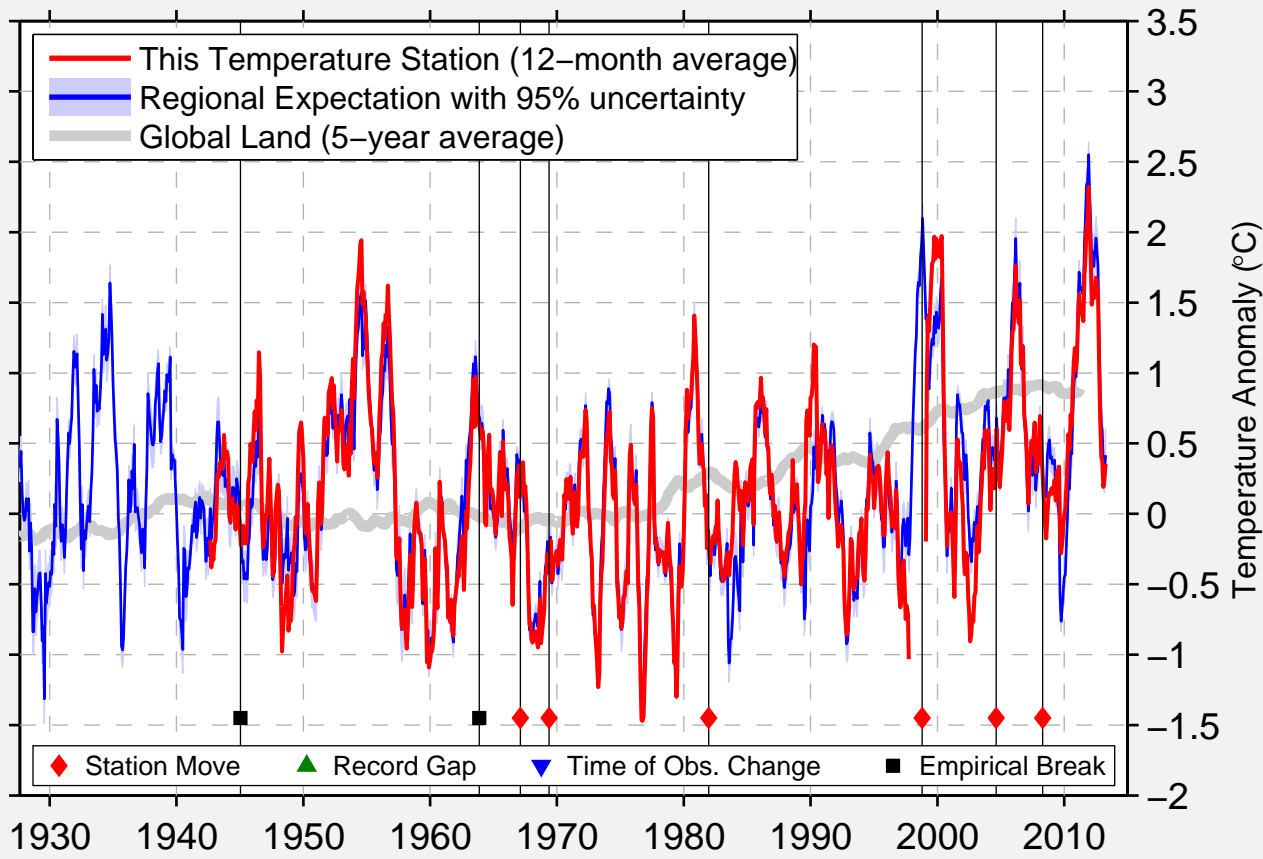

MARIETTA 5SW

33.876 N, 97.164 W (United States)

Data Quality Controlled and Aligned at Breakpoints

Berkeley Earth