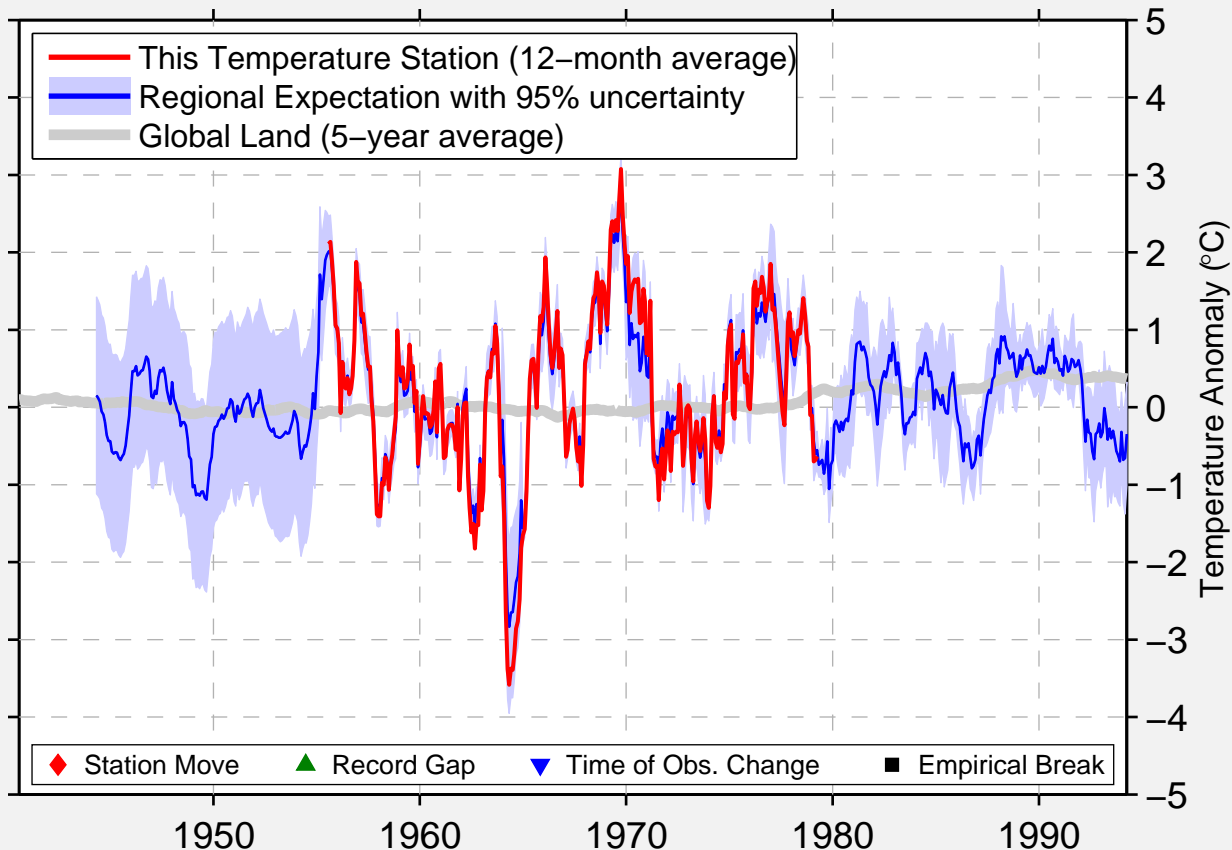

BELGRANO

77.900 S, 34.500 W (Antarctica)

Data Quality Controlled and Aligned at Breakpoints

Berkeley Earth