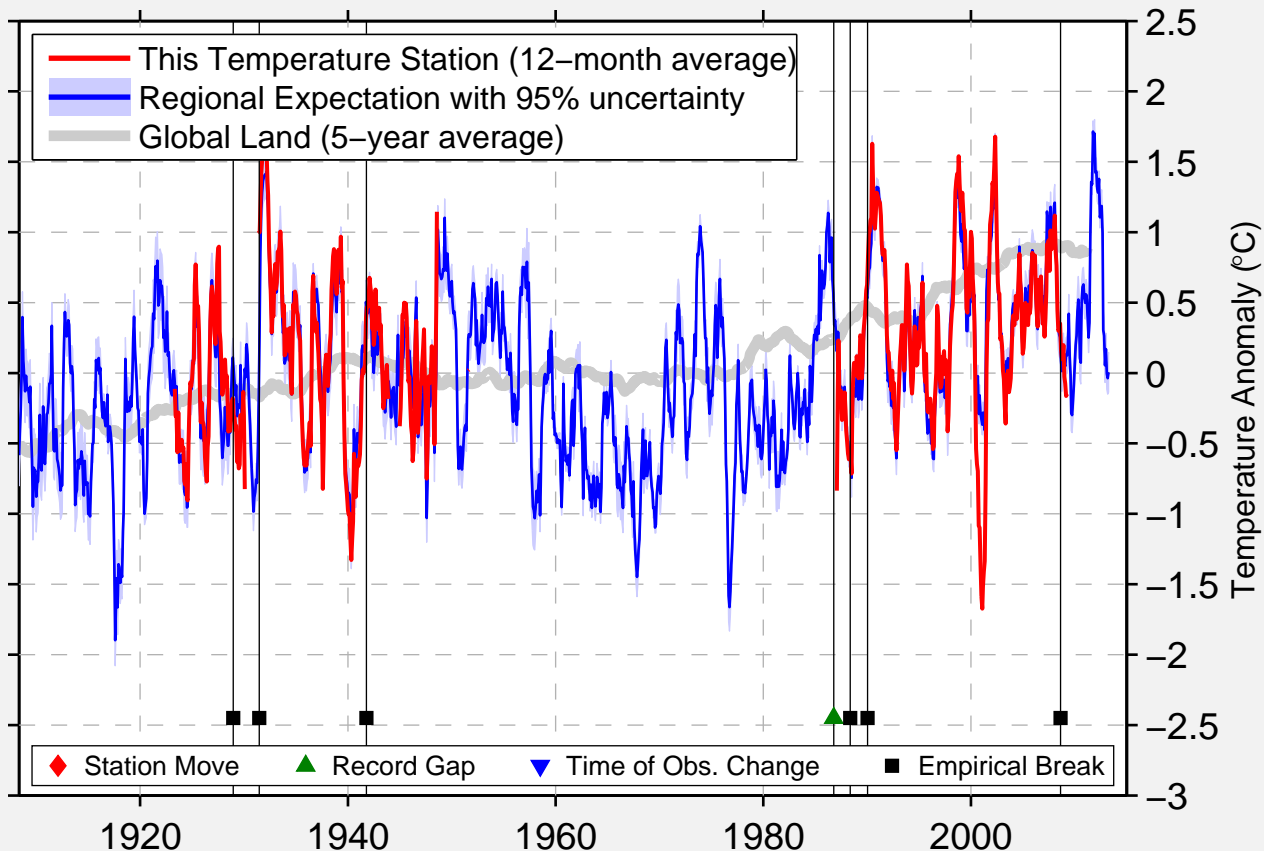

WEDGEFIELD 6 S

33.858 N, 80.510 W (United States)

Data Quality Controlled and Aligned at Breakpoints

Berkeley Earth