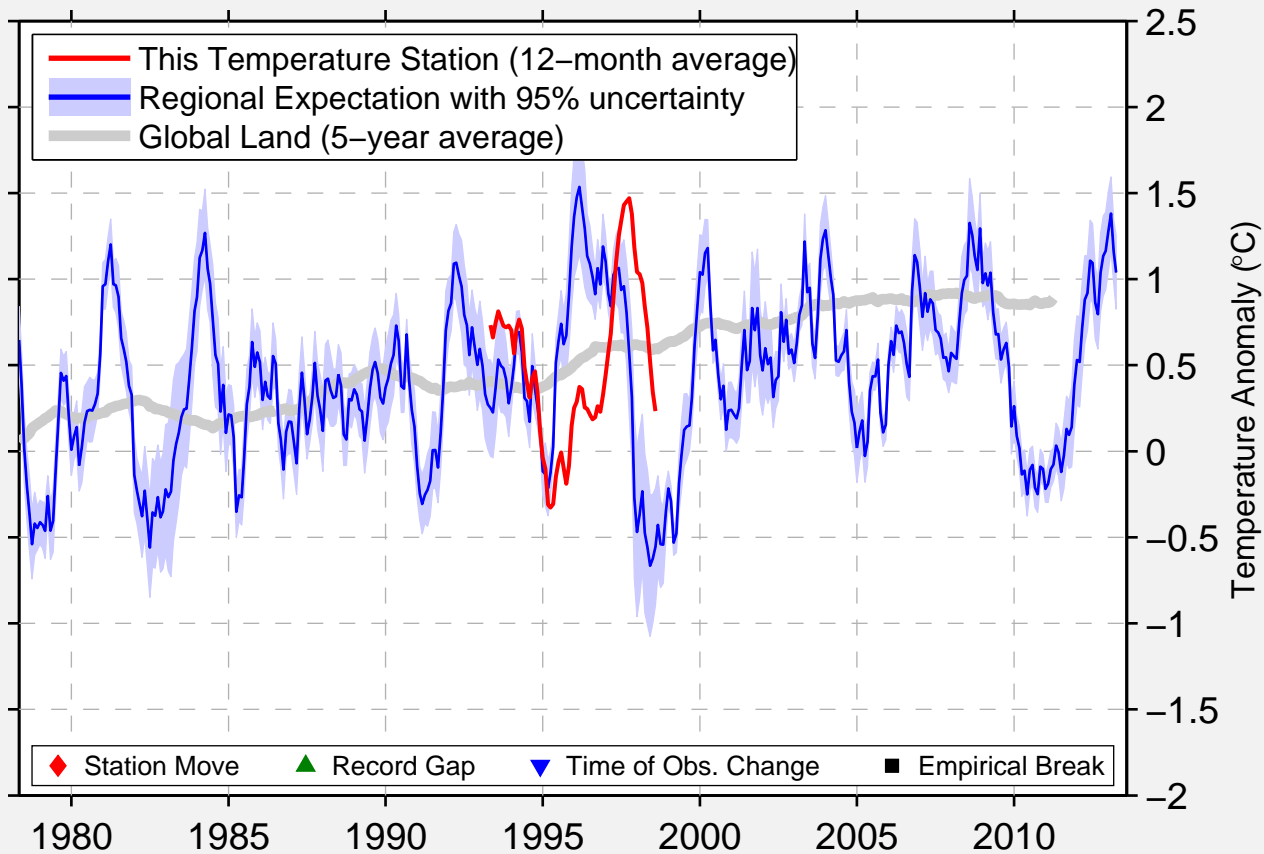

# ENVIRONM BUOY 46045

33.833 N, 118.450 W (United States)

◆ Station Move    ▲ Record Gap    ▼ Time of Obs. Change    ■ Empirical Break

Data Quality Controlled and Aligned at Breakpoints

Berkeley Earth