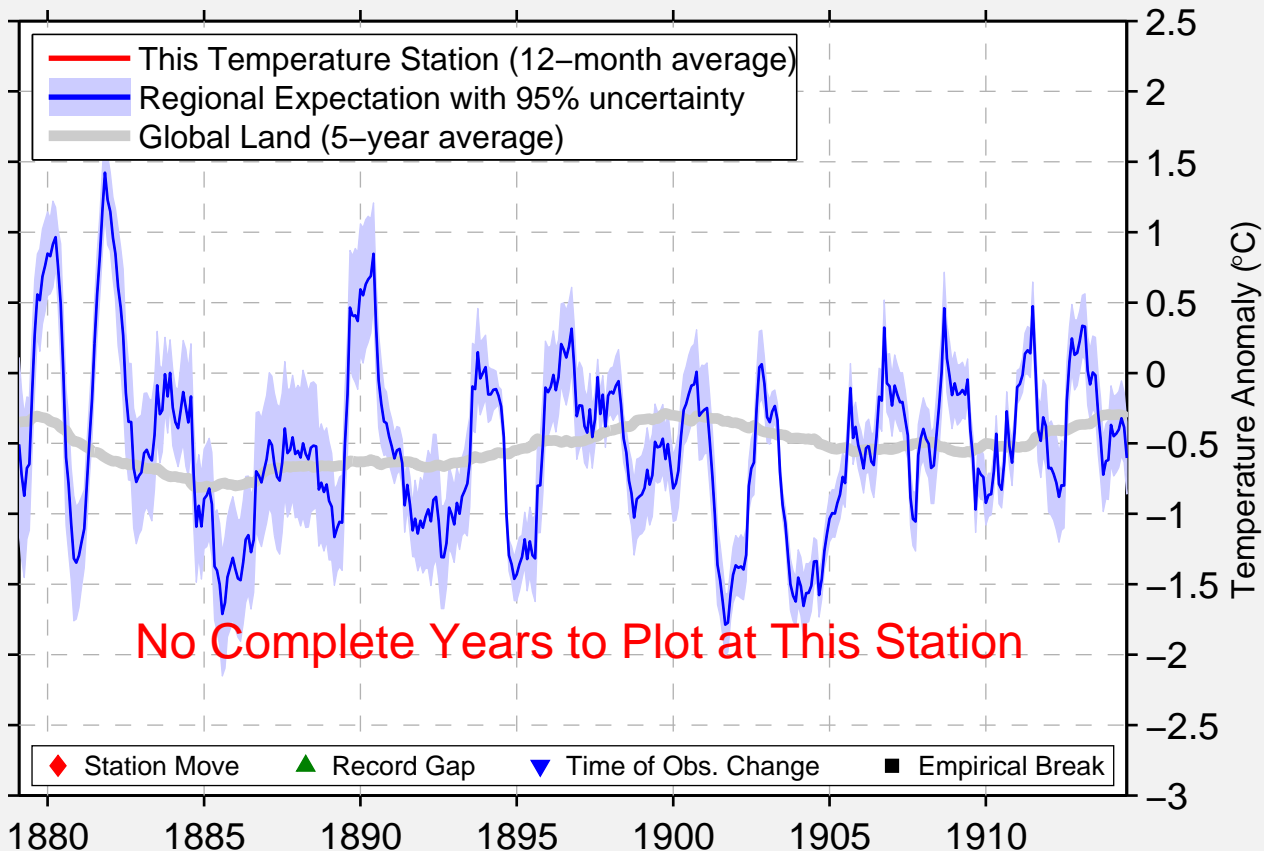

# LEVERETT

33.817 N, 82.383 W (United States)

Data Quality Controlled and Aligned at Breakpoints

Berkeley Earth