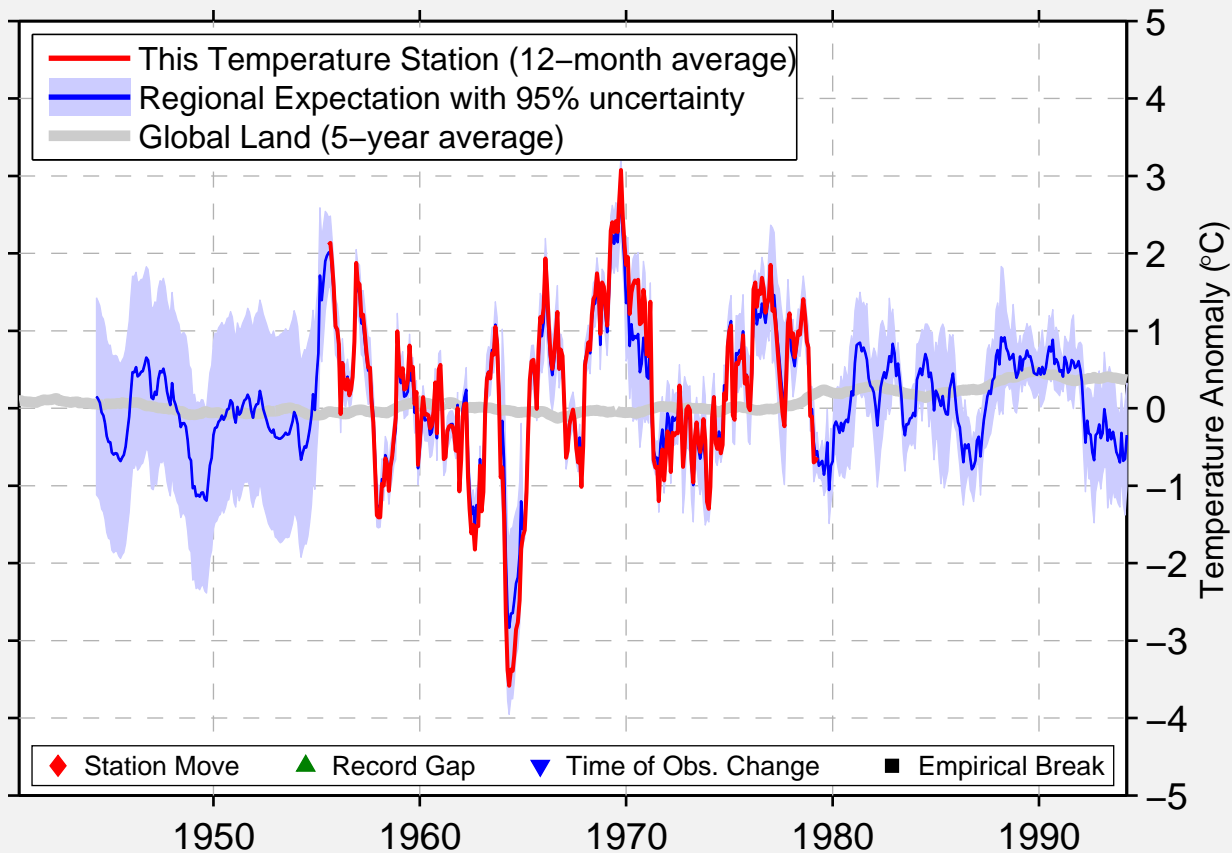

GENERAL BELGRANO

78.000 S, 38.800 W (Antarctica)

Data Quality Controlled and Aligned at Breakpoints

Berkeley Earth