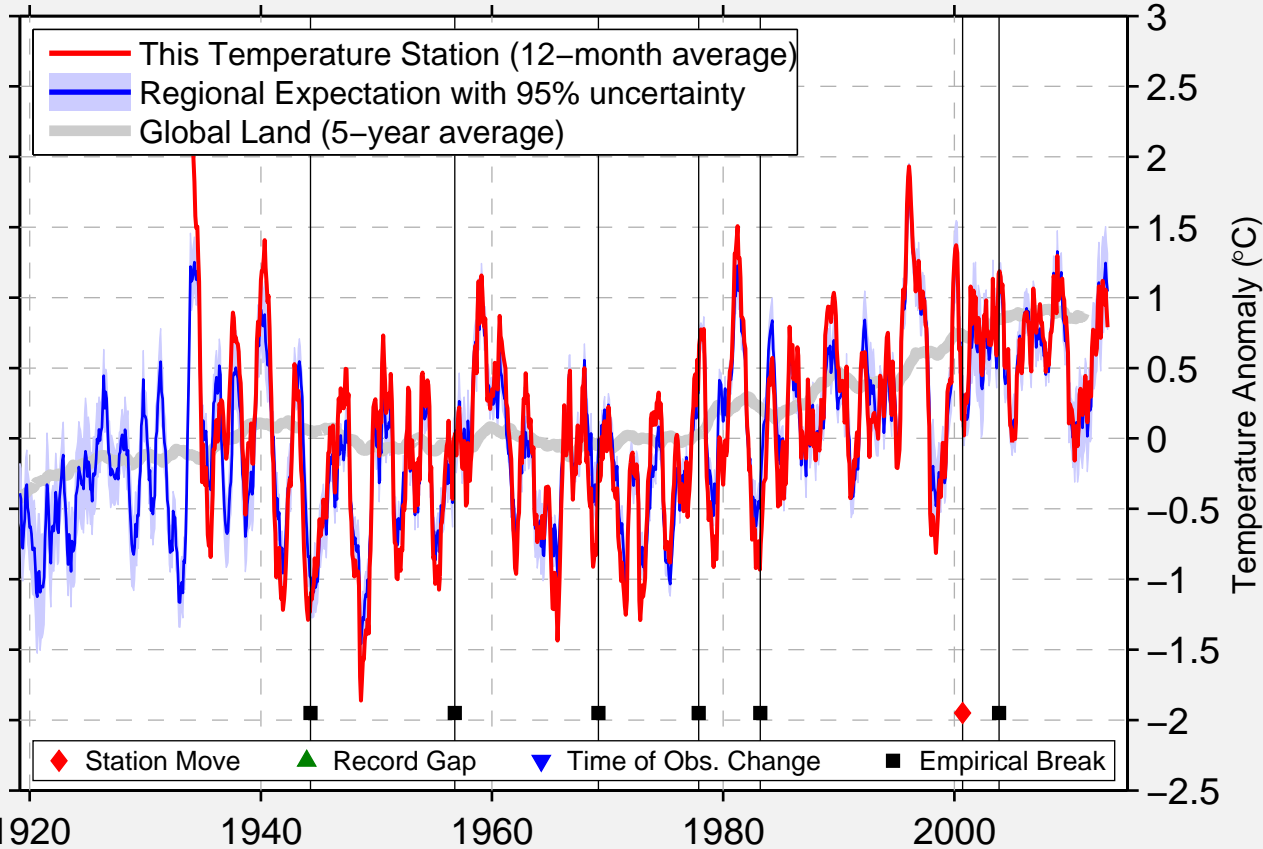

EAGLE MOUNTAIN

33.800 N, 115.450 W (United States)

— This Temperature Station (12-month average)
— Regional Expectation with 95% uncertainty
— Global Land (5-year average)

◆ Station Move ▲ Record Gap ▼ Time of Obs. Change ■ Empirical Break