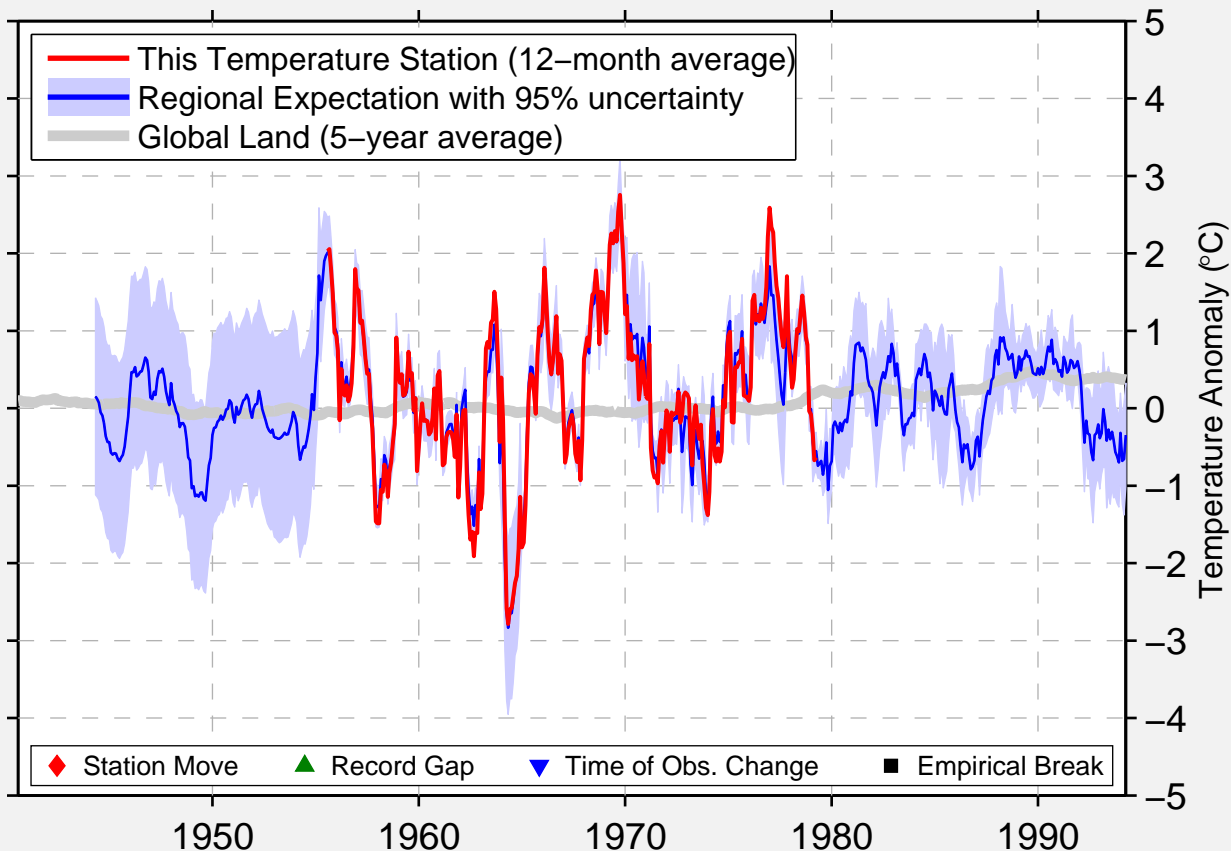

Belgrano I

78.000 S, 38.800 W (Antarctica)

Data Quality Controlled and Aligned at Breakpoints

Berkeley Earth