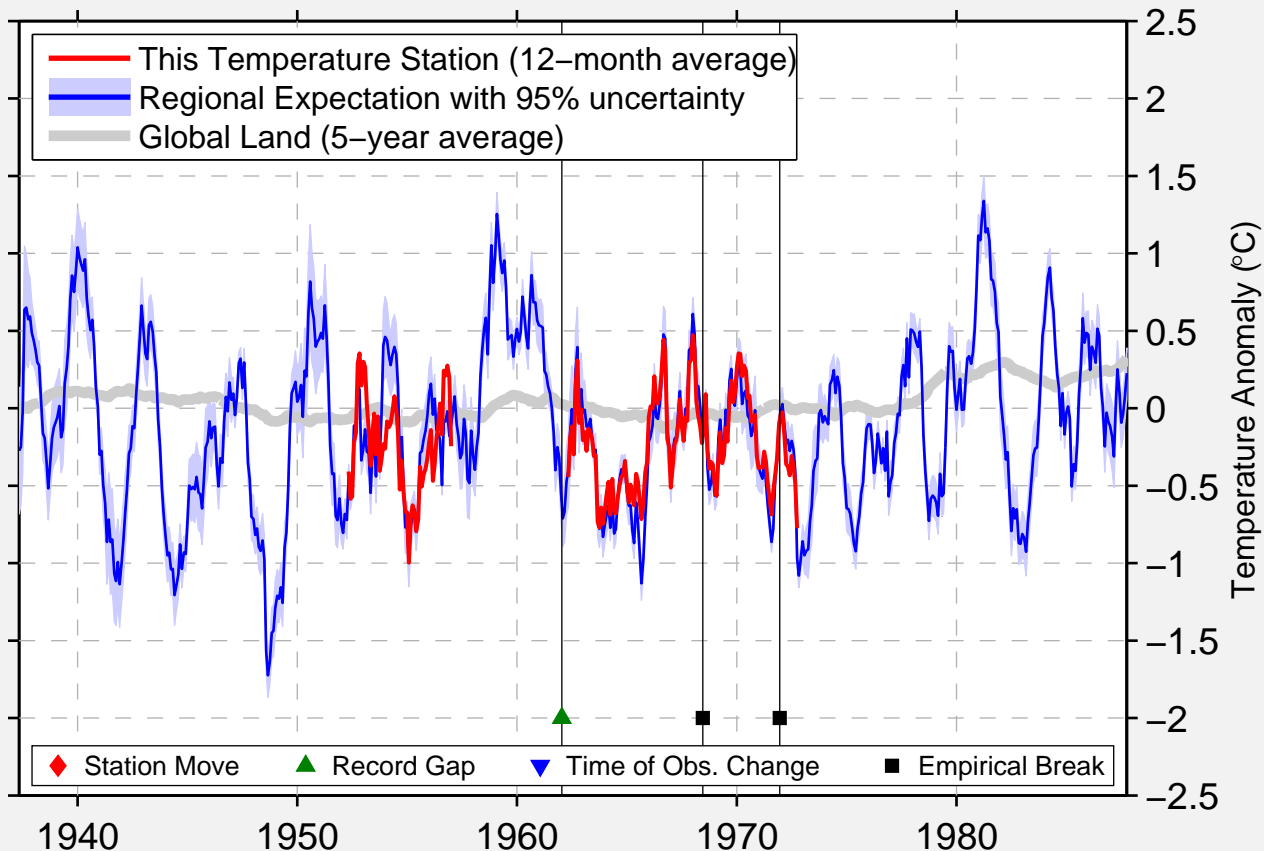

PERRIS 1 WSW

33.783 N, 117.242 W (United States)

Data Quality Controlled and Aligned at Breakpoints

Berkeley Earth