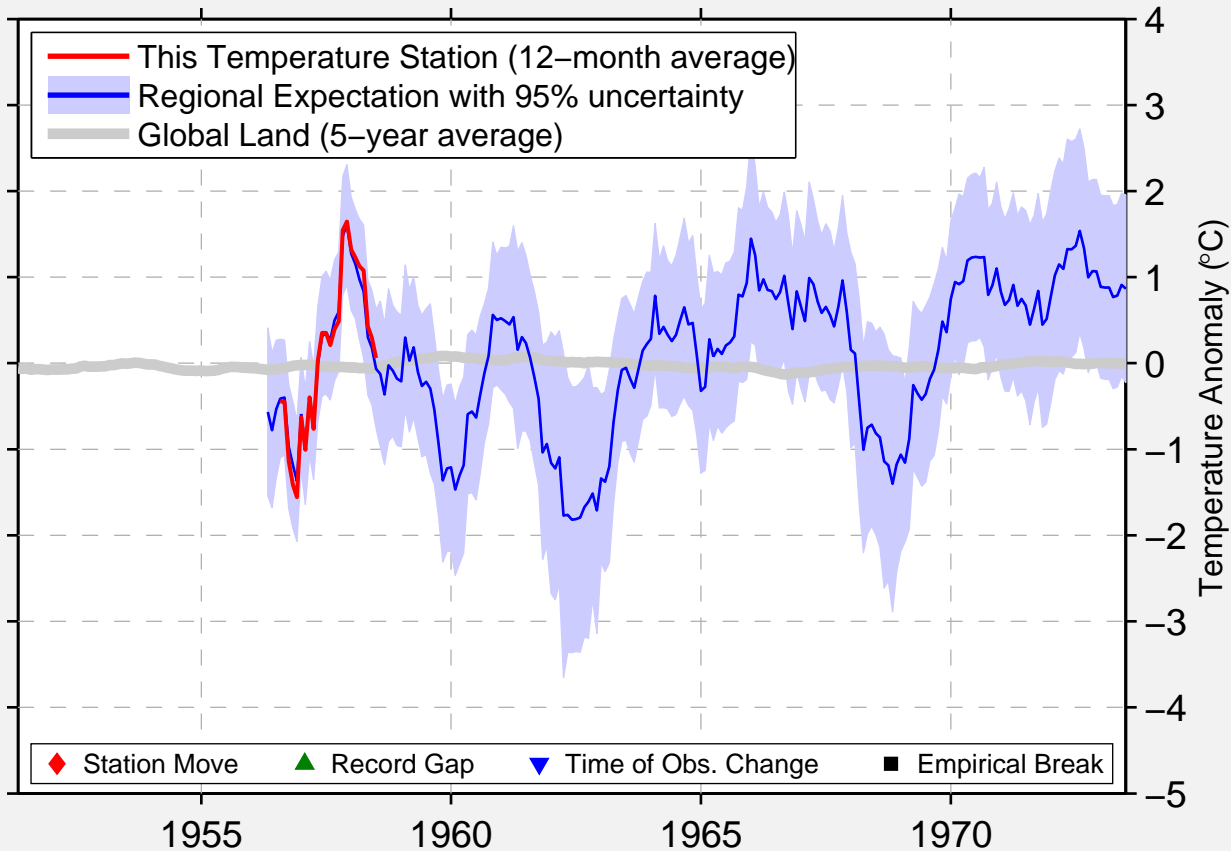

LITTLE AMERICA V

78.200 S, 161.900 W (Antarctica)

Data Quality Controlled and Aligned at Breakpoints

Berkeley Earth