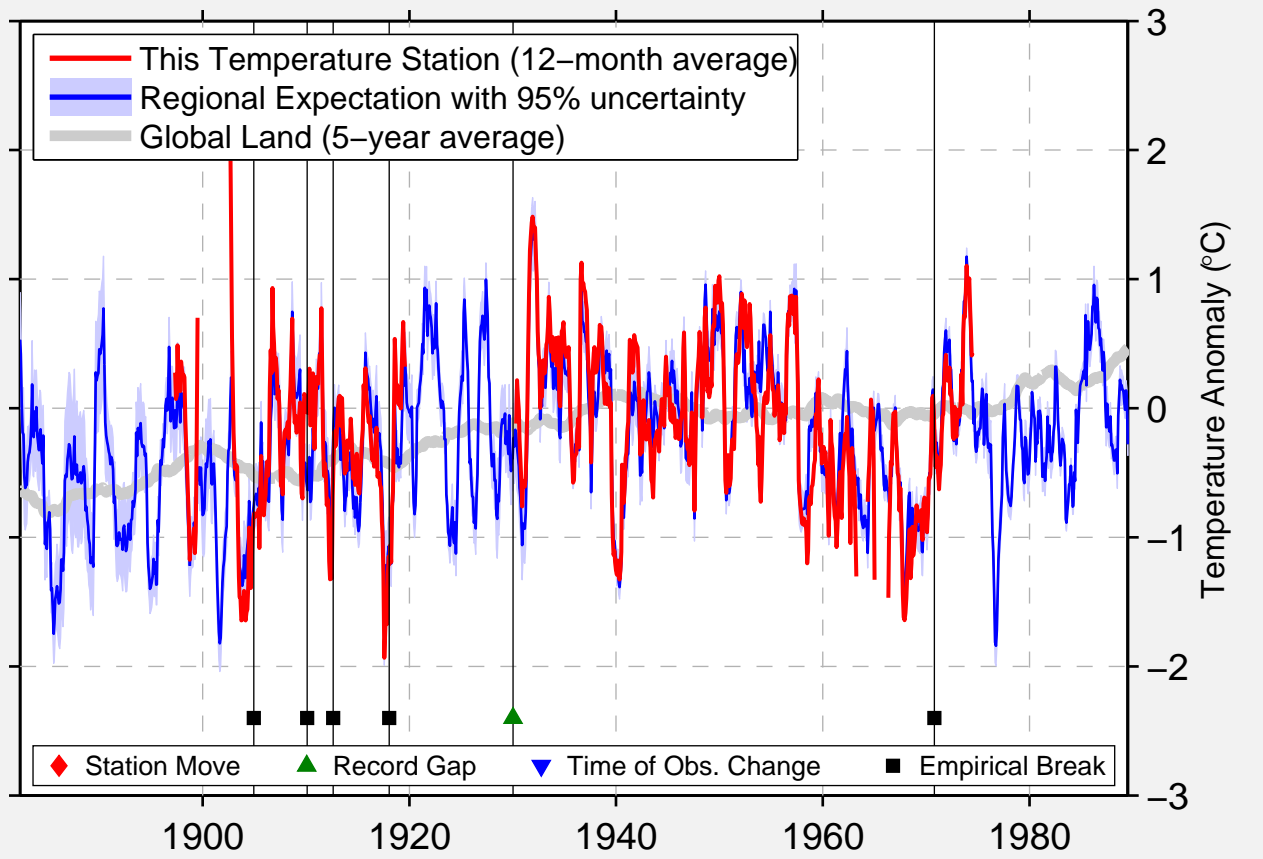

TALLAPOOSA 2 N

33.767 N, 85.300 W (United States)

Data Quality Controlled and Aligned at Breakpoints

Berkeley Earth