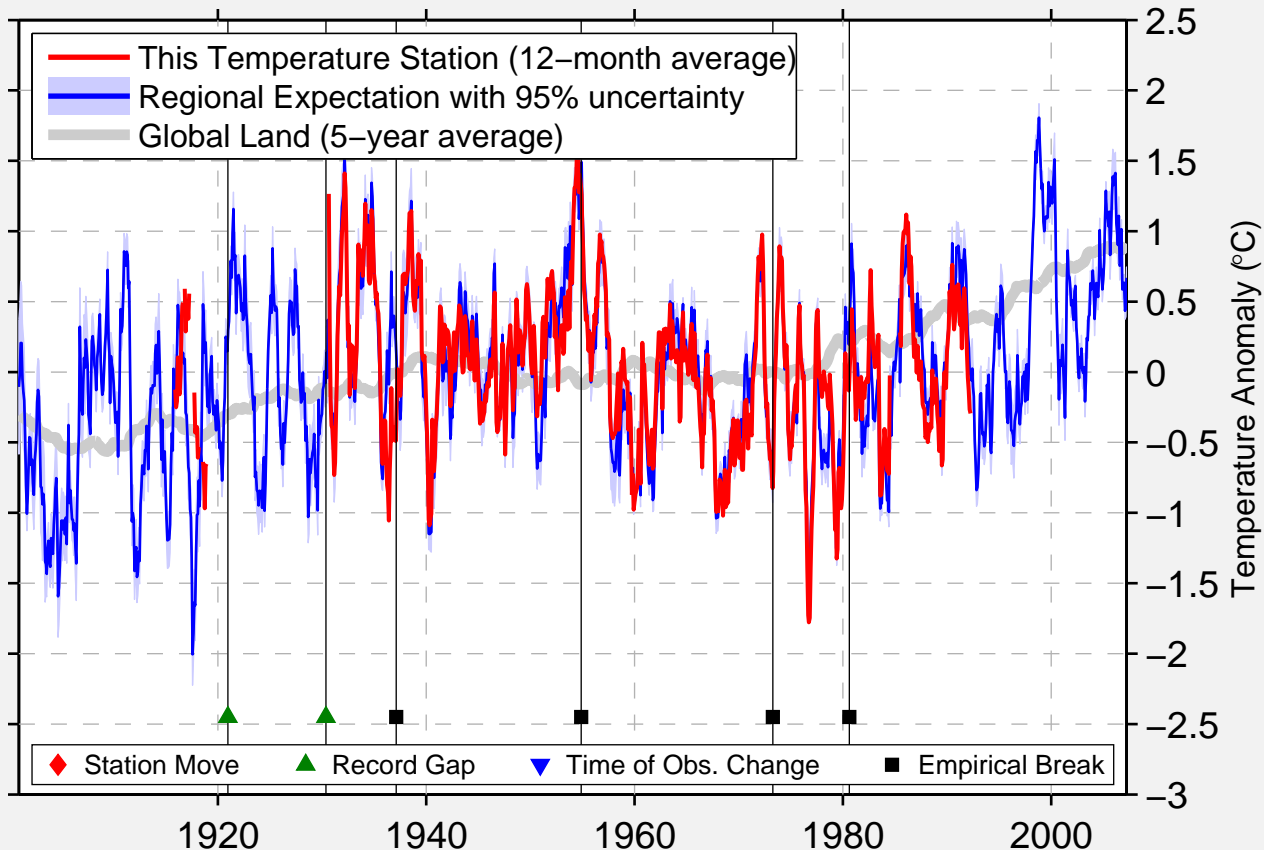

OKAY

33.767 N, 93.917 W (United States)

Data Quality Controlled and Aligned at Breakpoints

Berkeley Earth