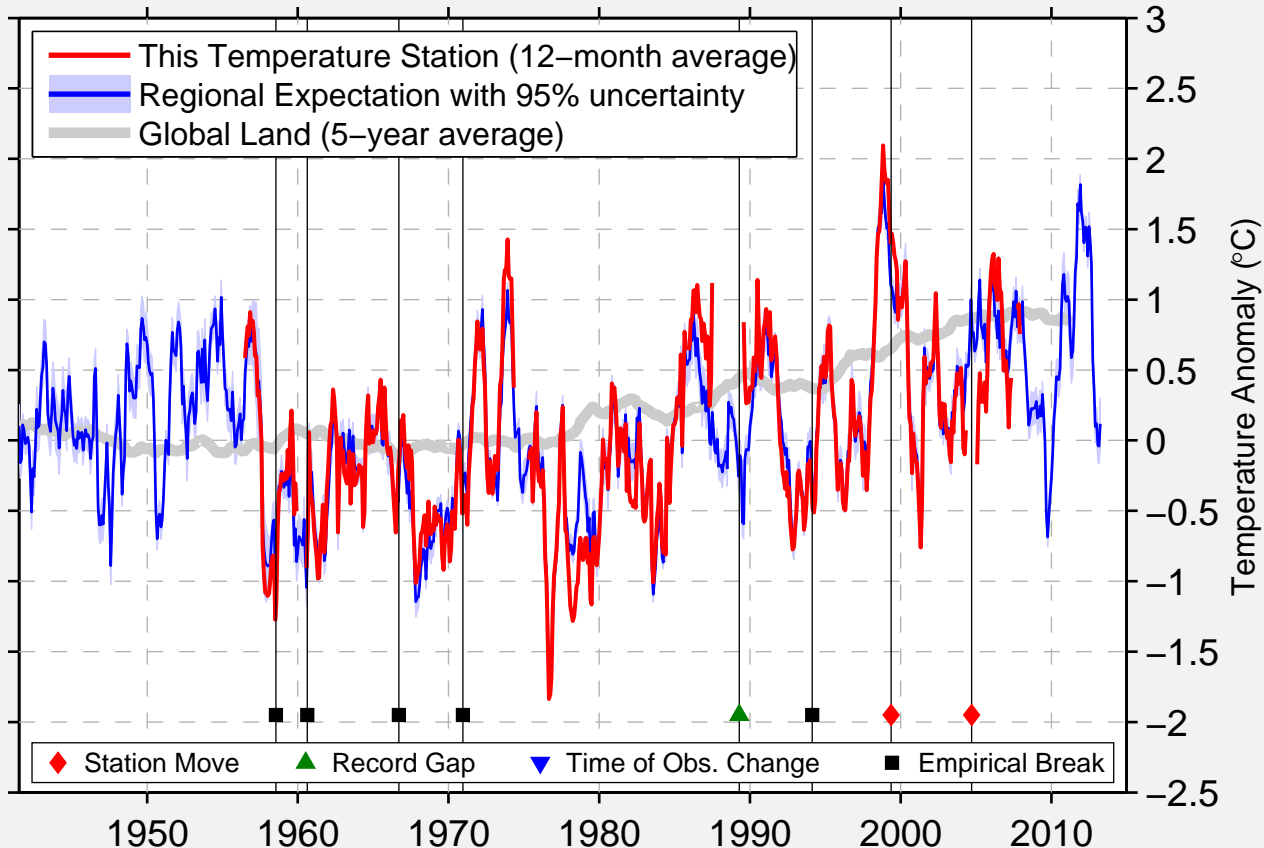

MINTER CITY 1 NE

33.750 N, 90.251 W (United States)

Data Quality Controlled and Aligned at Breakpoints

Berkeley Earth