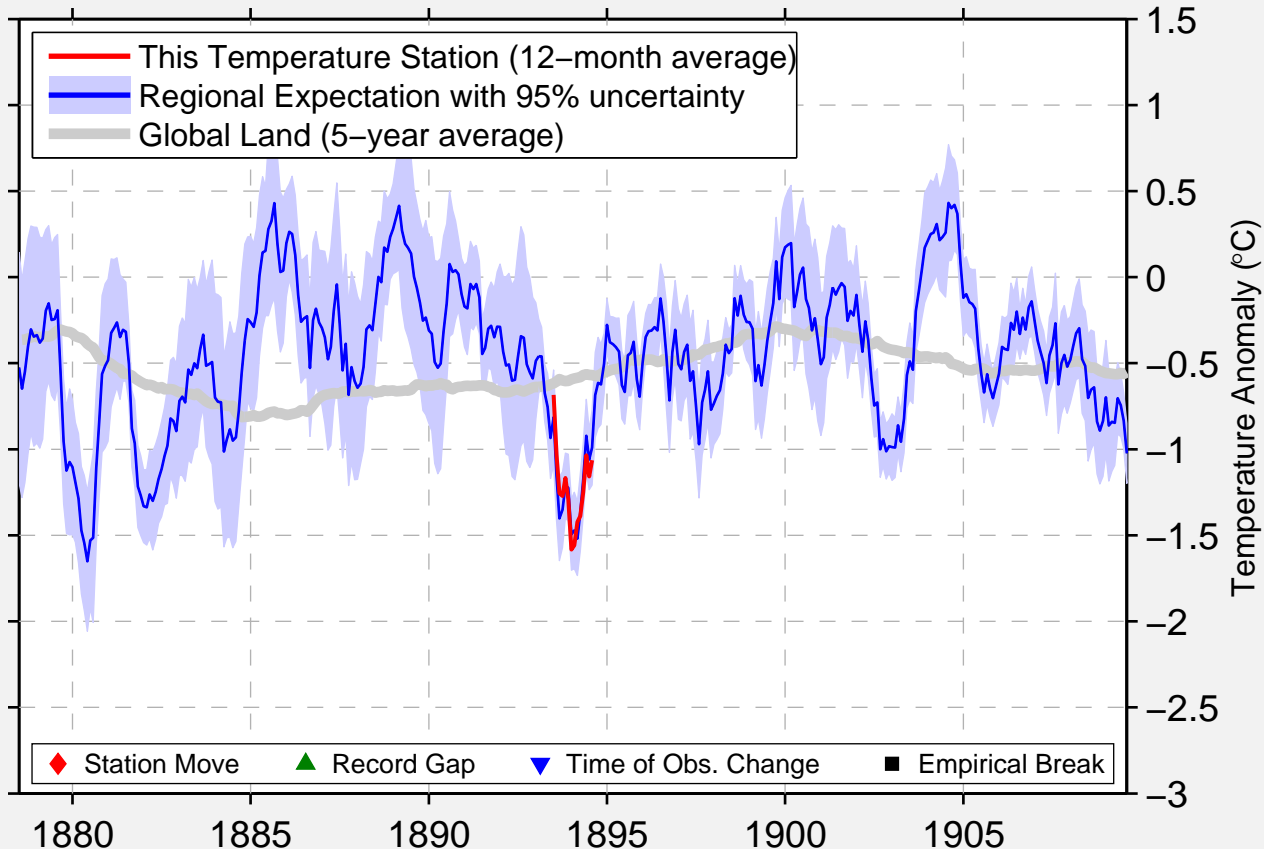

WINCHESTER

33.717 N, 117.083 W (United States)

Data Quality Controlled and Aligned at Breakpoints

Berkeley Earth