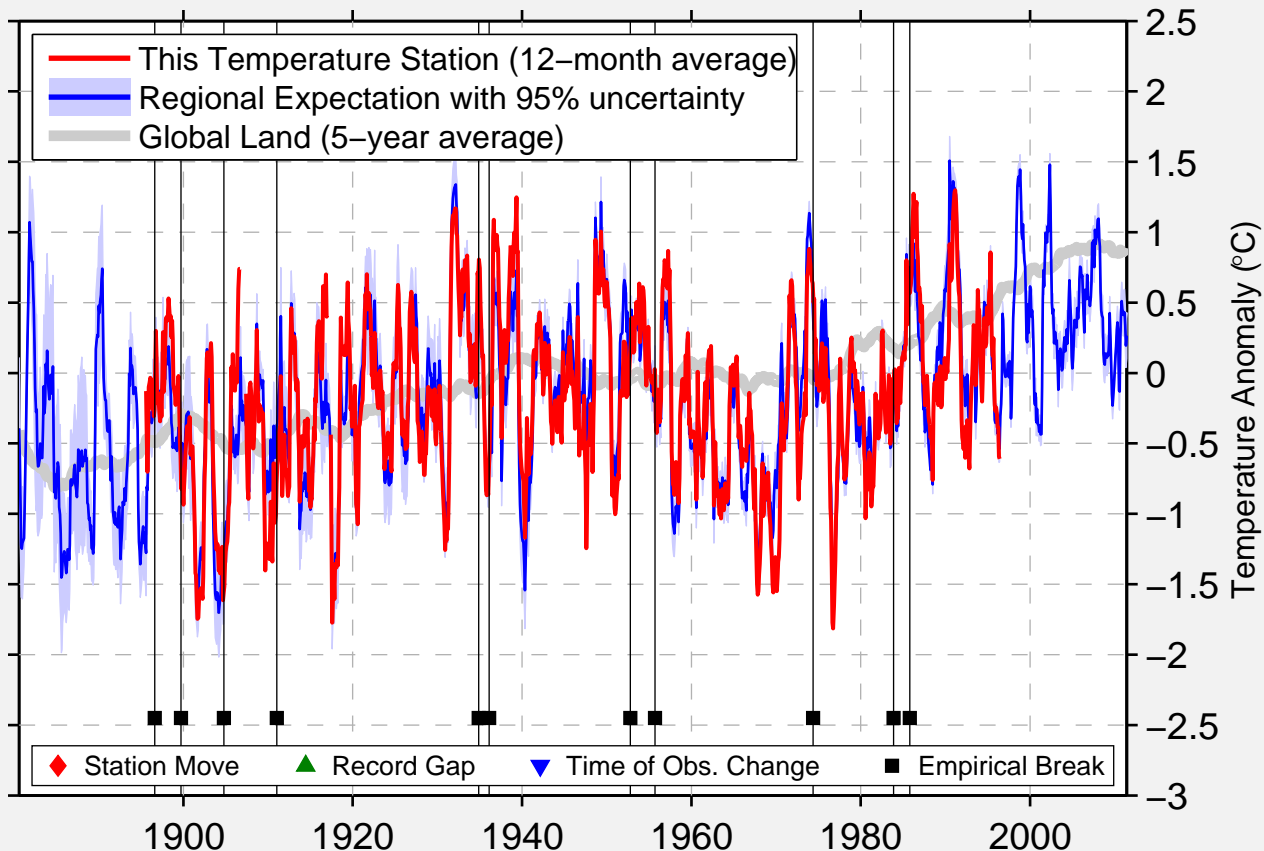

KINGSTREE-1SE

33.700 N, 79.800 W (United States)

Data Quality Controlled and Aligned at Breakpoints

Berkeley Earth