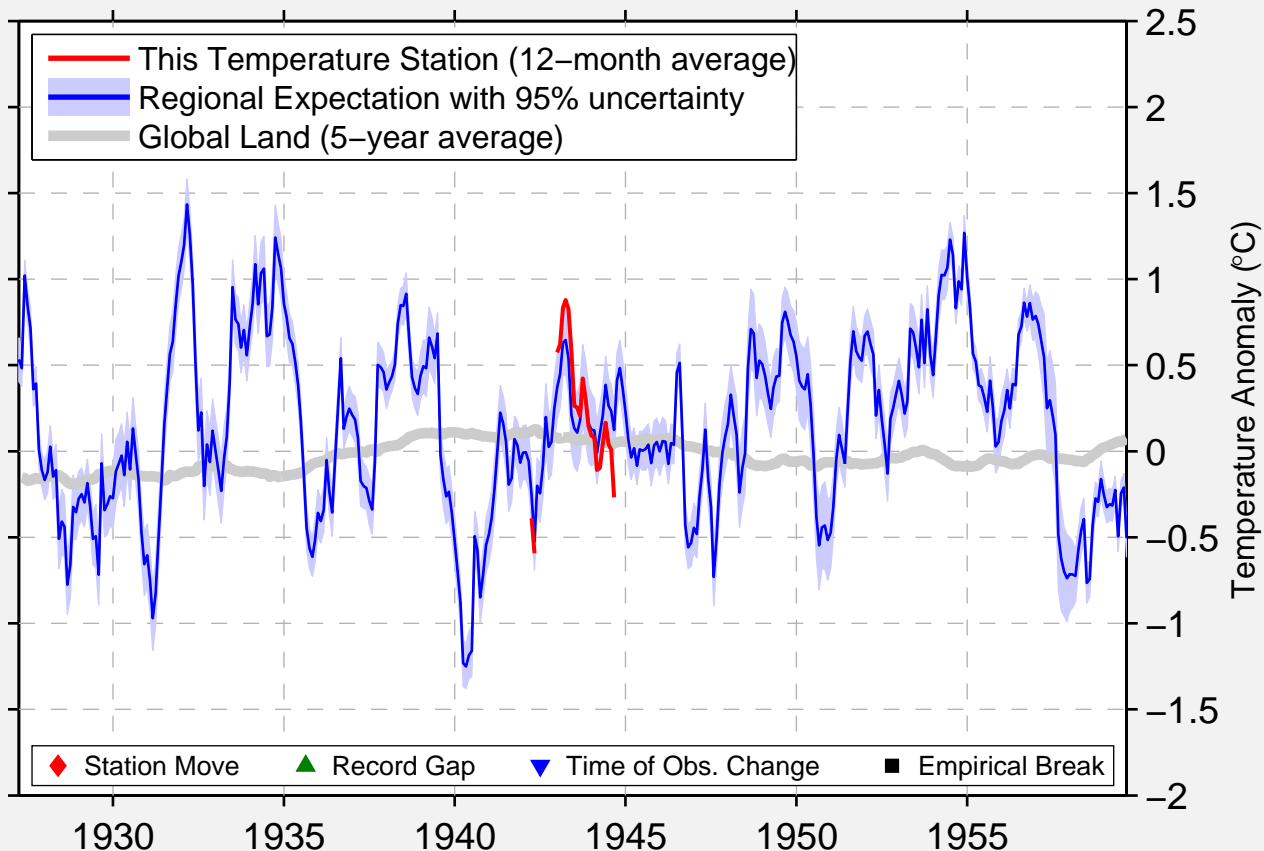

# BLUFF CITY 3 SW

33.692 N, 93.162 W (United States)

Data Quality Controlled and Aligned at Breakpoints

Berkeley Earth