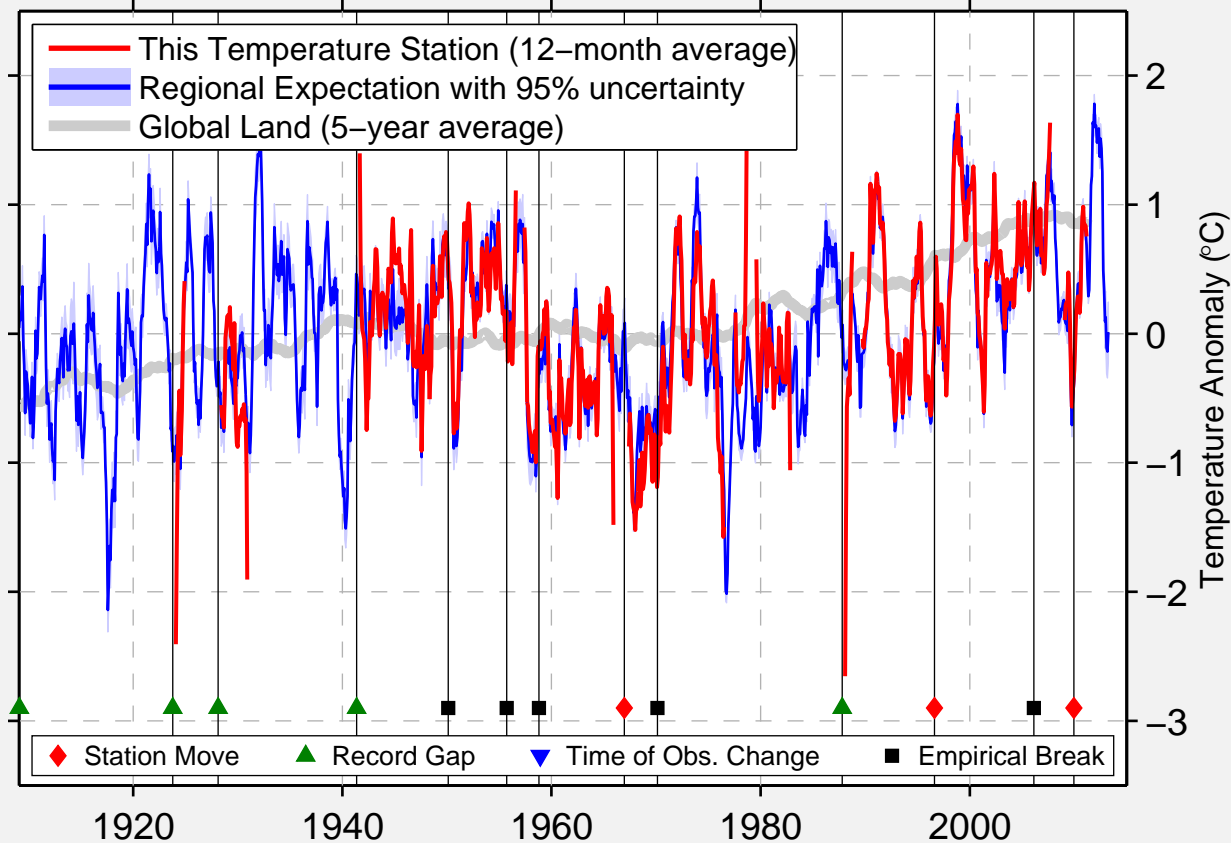

FAYETTE

33.685 N, 87.821 W (United States)

Data Quality Controlled and Aligned at Breakpoints

Berkeley Earth