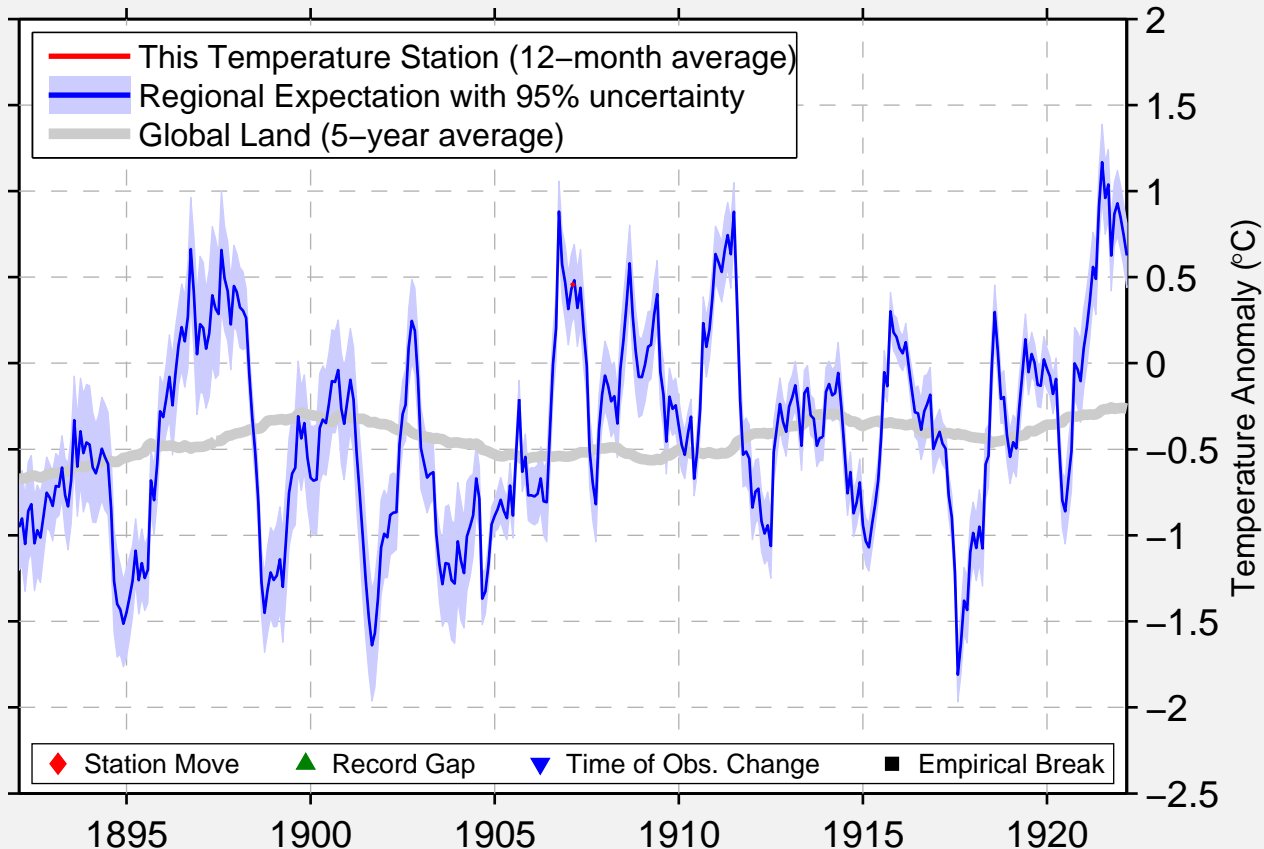

BELLEFONTAINE 2 NNW

33.667 N, 89.333 W (United States)

Data Quality Controlled and Aligned at Breakpoints

Berkeley Earth