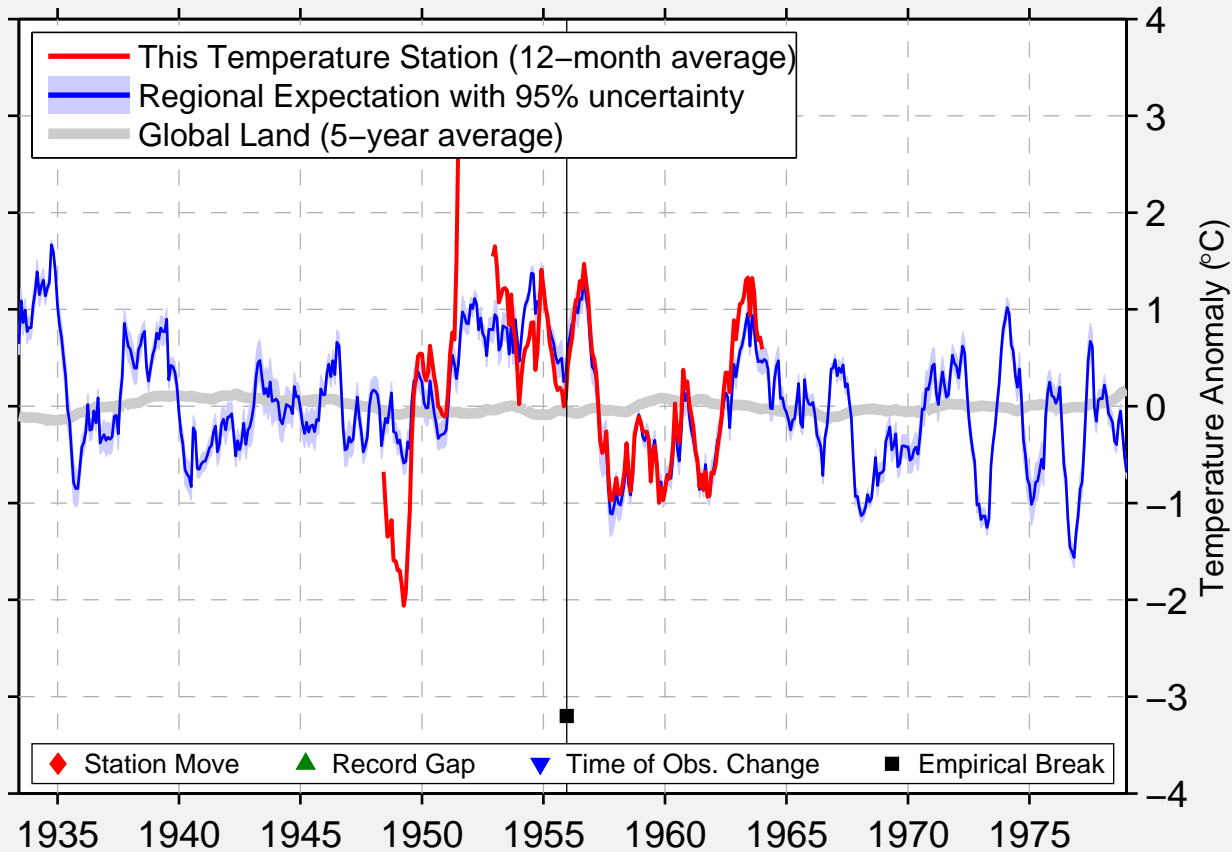

LAKE KICKAPOO

33.667 N, 98.783 W (United States)

Data Quality Controlled and Aligned at Breakpoints

Berkeley Earth