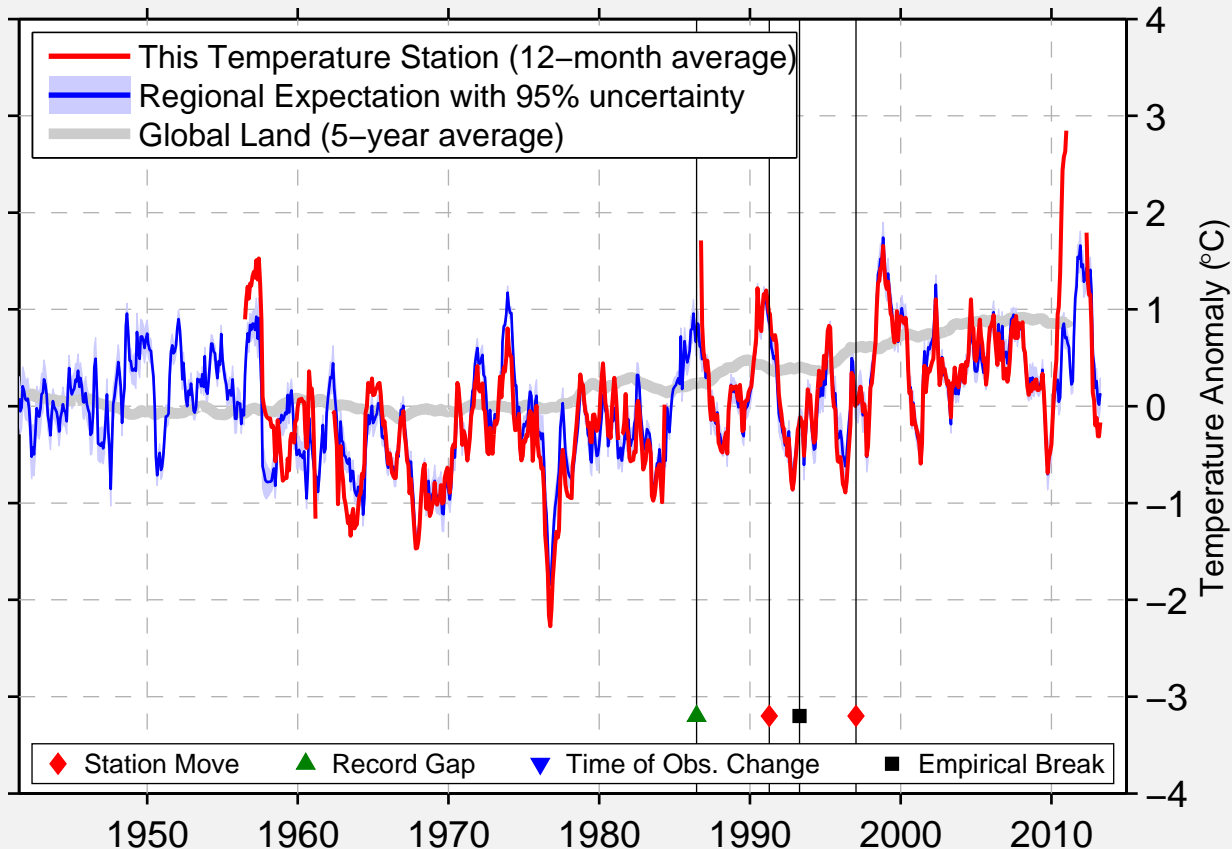

# HEFLIN

33.648 N, 85.601 W (United States)

Data Quality Controlled and Aligned at Breakpoints

Berkeley Earth