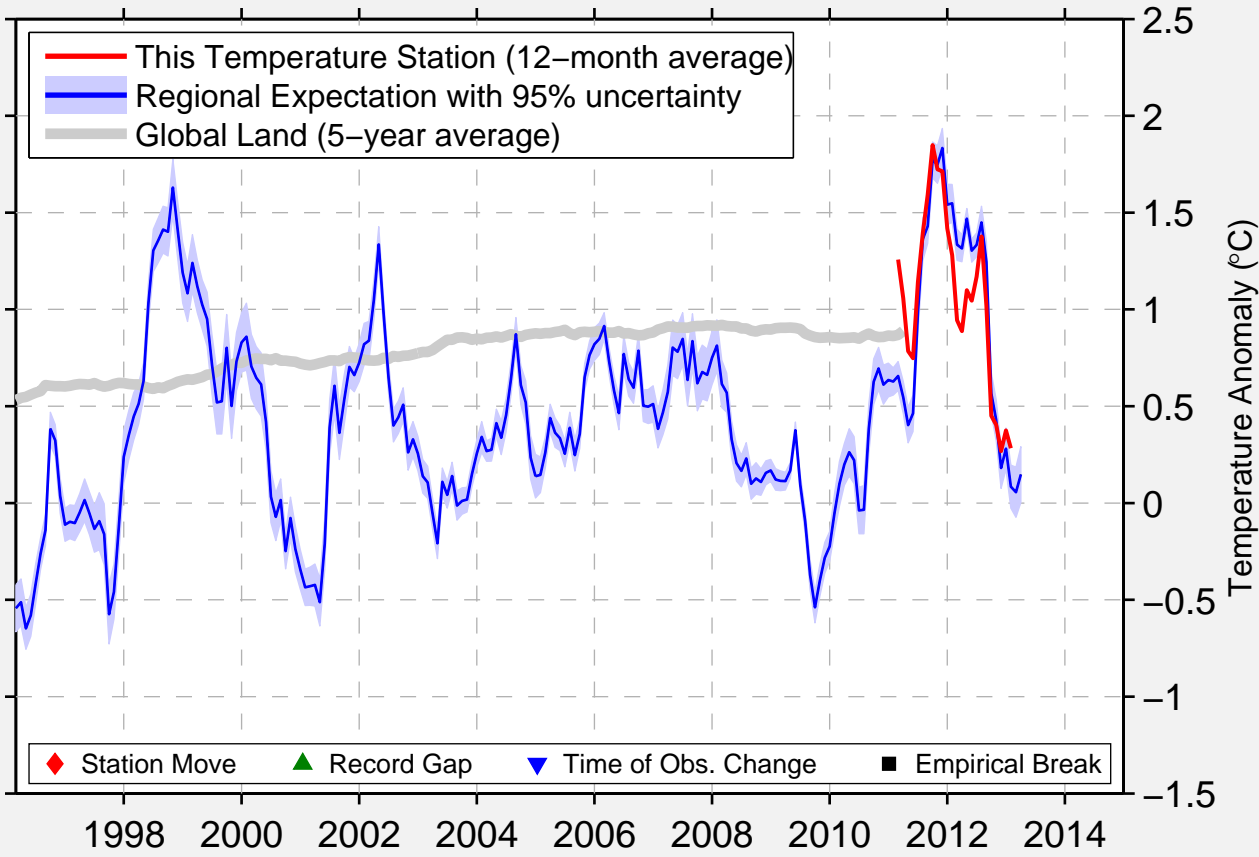

COVINGTON MUNI ARPT

33.632 N, 83.850 W (United States)

◆ Station Move ▲ Record Gap ▼ Time of Obs. Change ■ Empirical Break