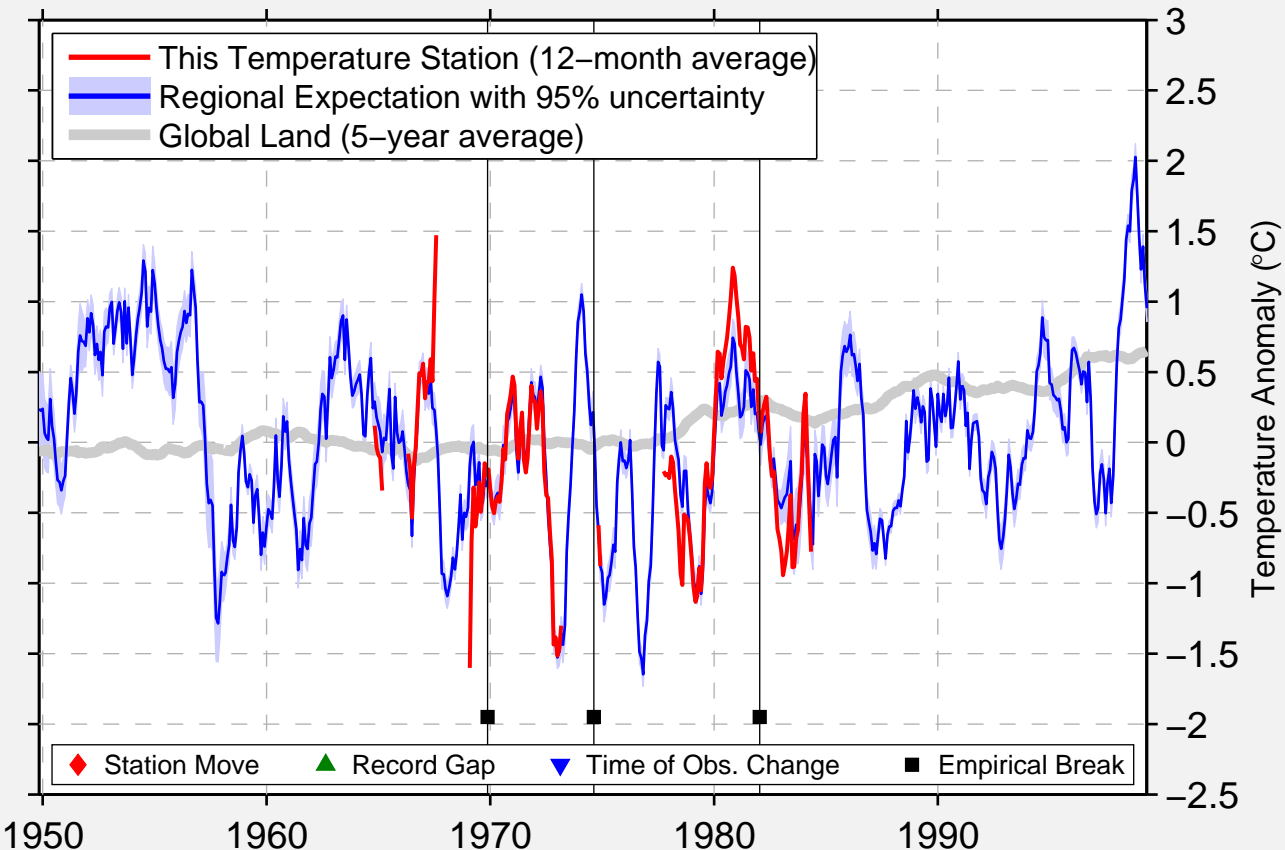

DICKENS

33.617 N, 100.833 W (United States)

Data Quality Controlled and Aligned at Breakpoints

Berkeley Earth