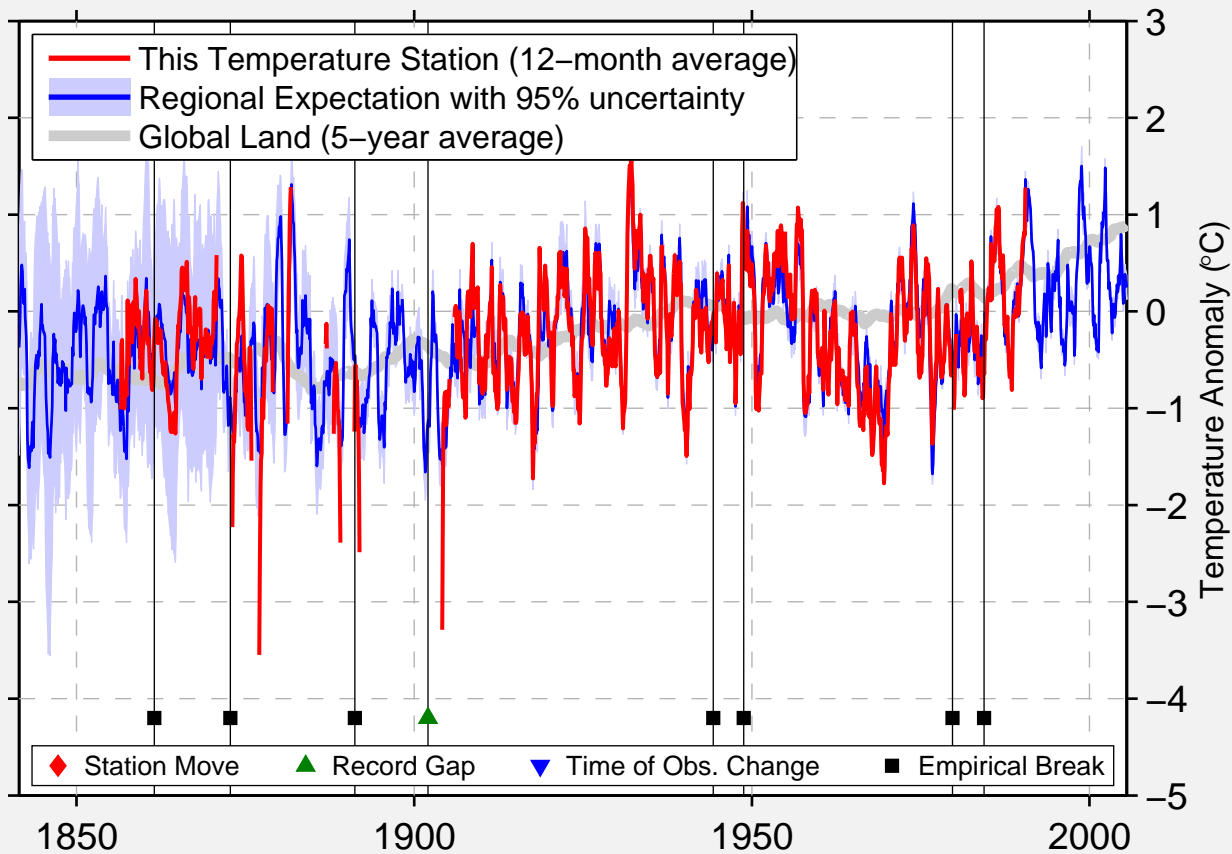

# AIKEN-4NE

33.600 N, 81.700 W (United States)

Data Quality Controlled and Aligned at Breakpoints

Berkeley Earth