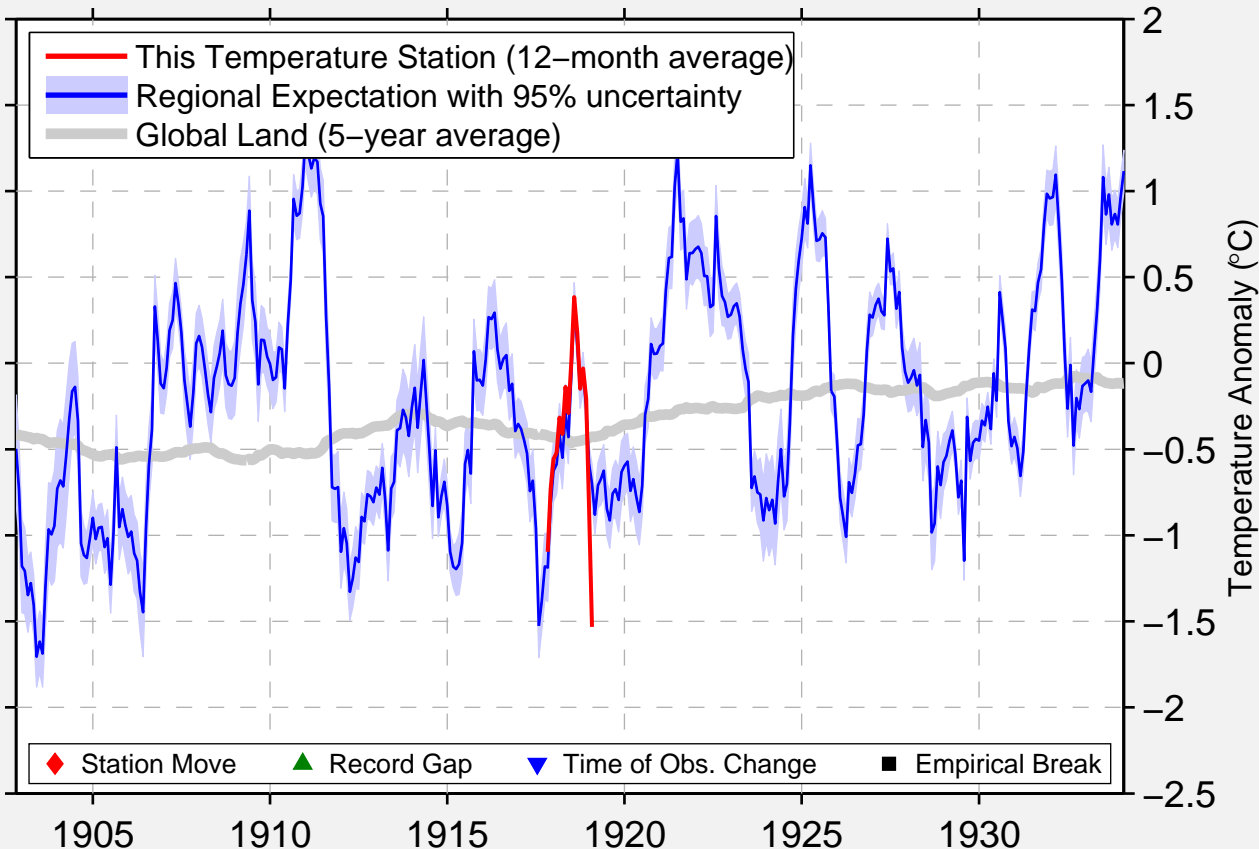

HONEY GROVE

33.584 N, 95.899 W (United States)

Data Quality Controlled and Aligned at Breakpoints

Berkeley Earth