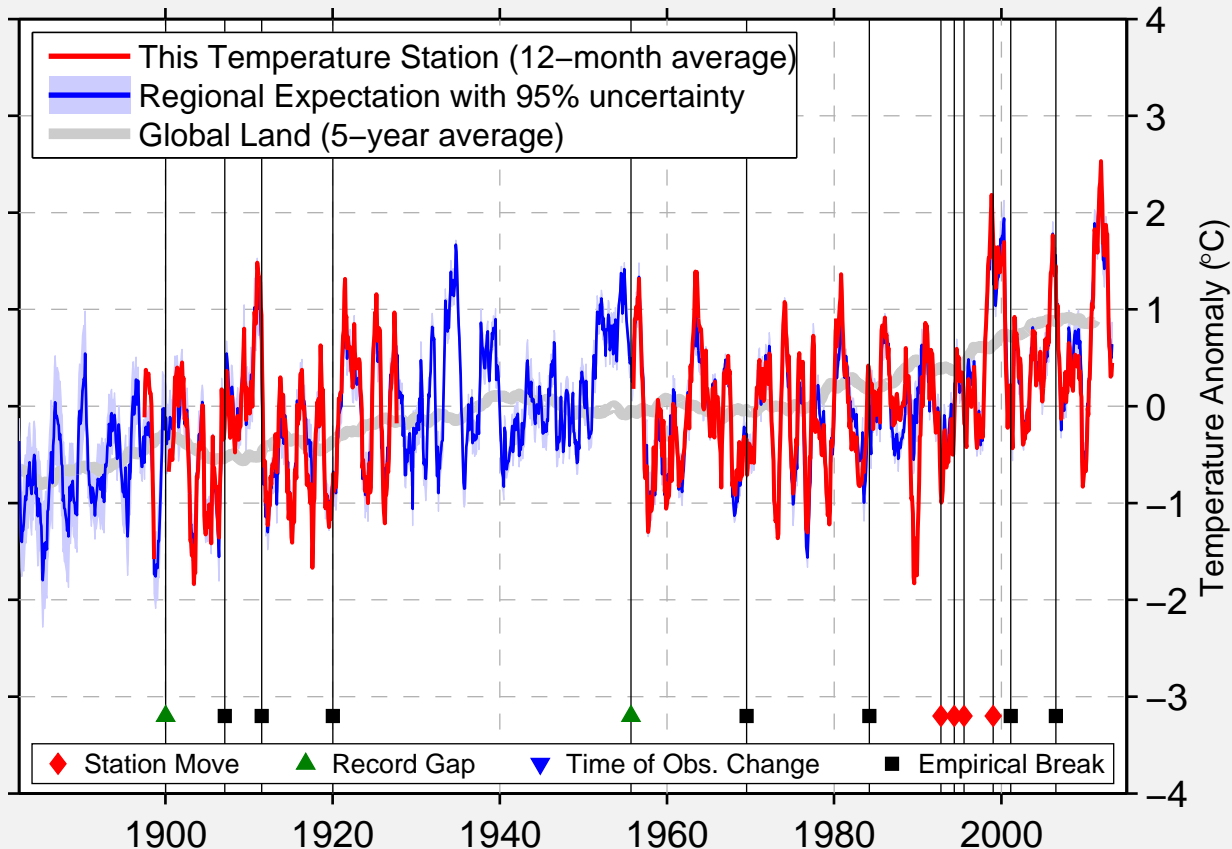

BOWIE

33.538 N, 97.850 W (United States)

Data Quality Controlled and Aligned at Breakpoints

Berkeley Earth