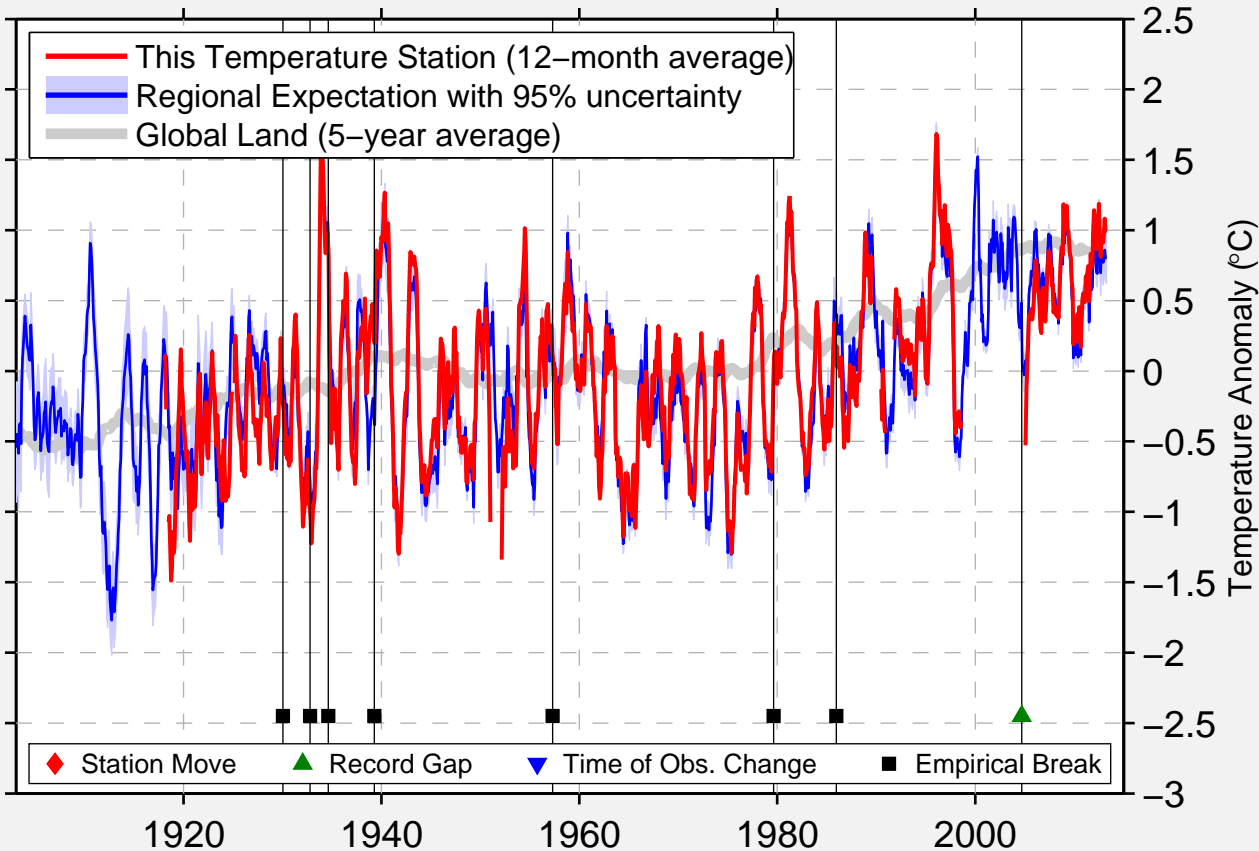

LITCHFIELD PARK

33.499 N, 112.363 W (United States)

Data Quality Controlled and Aligned at Breakpoints

Berkeley Earth