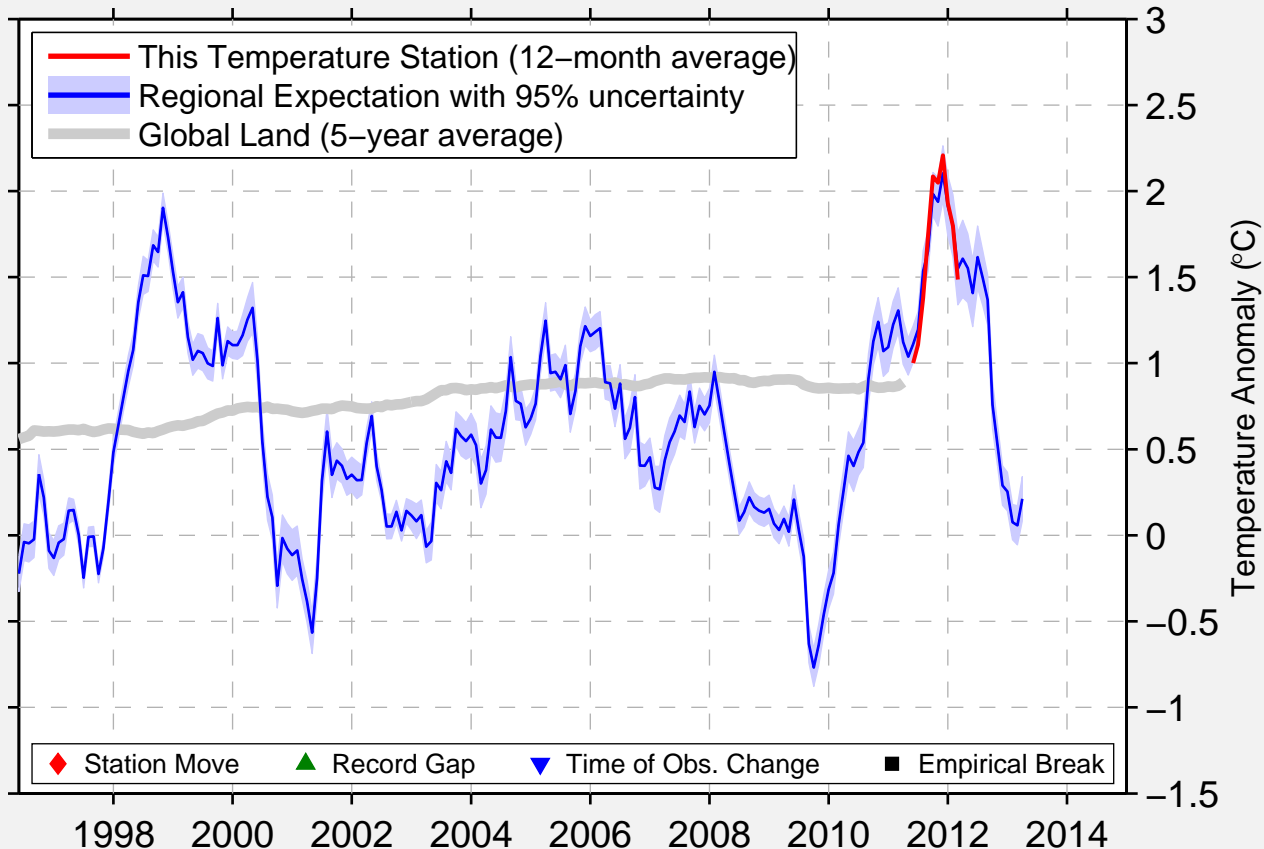

# HAMPTON 8WSW

33.498 N, 92.604 W (United States)

Data Quality Controlled and Aligned at Breakpoints

Berkeley Earth