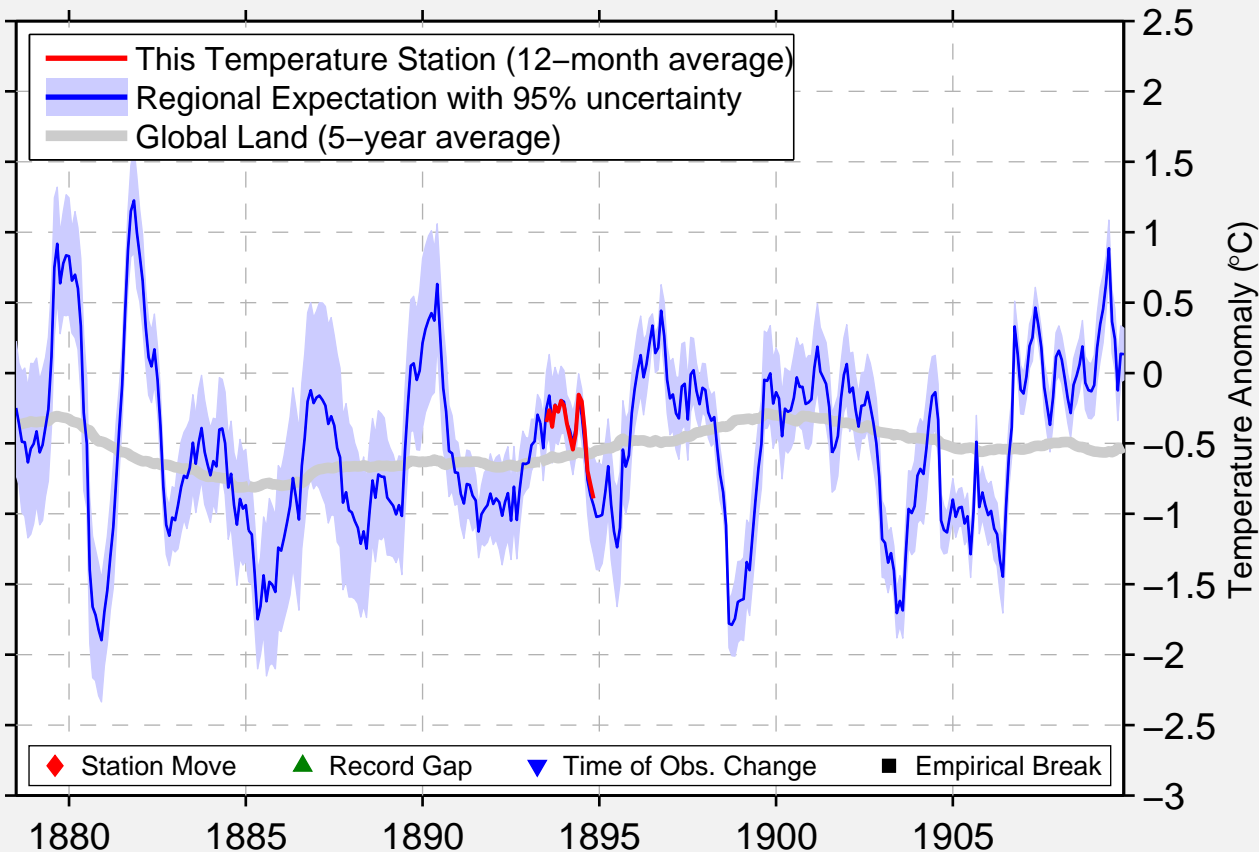

MOUNTAIN SPRINGS

33.483 N, 97.050 W (United States)

Data Quality Controlled and Aligned at Breakpoints

Berkeley Earth