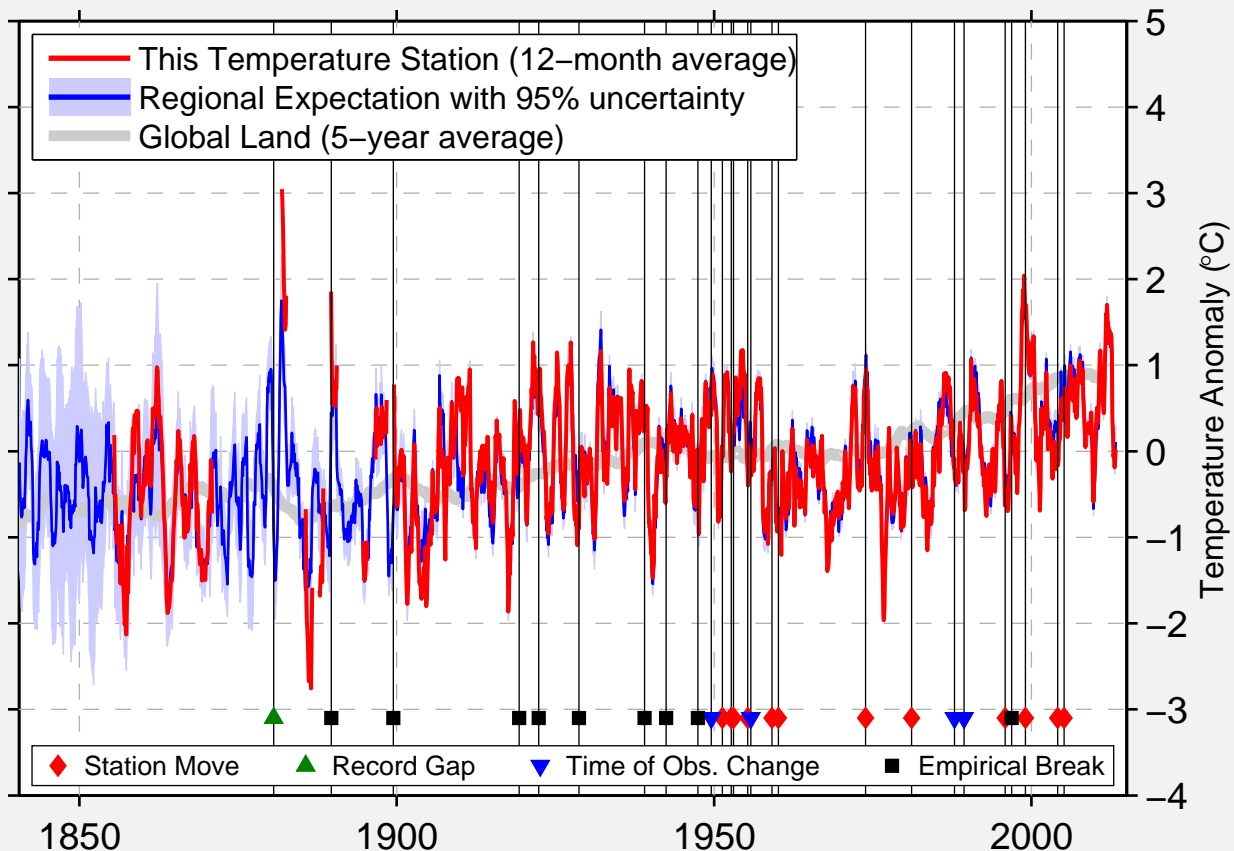

# COLUMBUS LUXAPALLILA

33.467 N, 88.376 W (United States)

Data Quality Controlled and Aligned at Breakpoints

Berkeley Earth