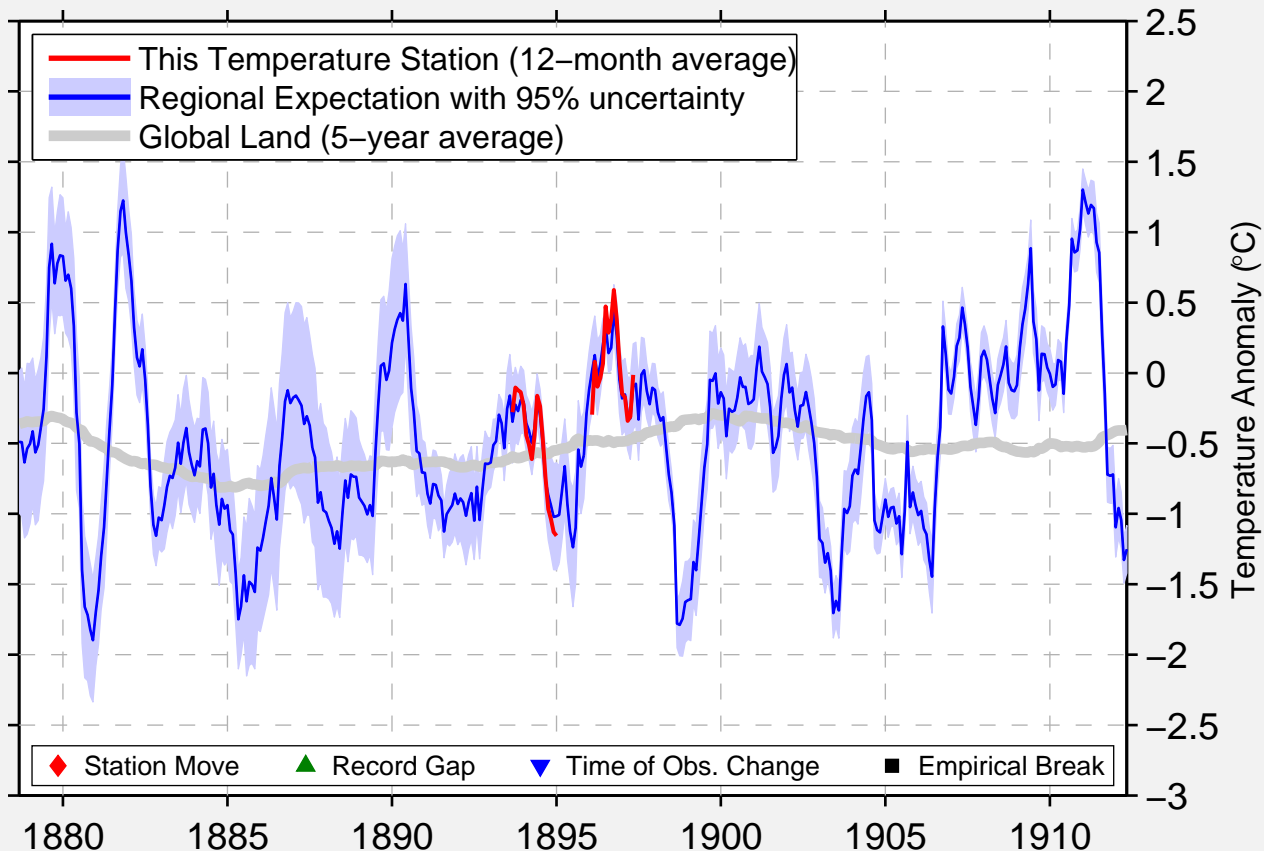

FORESTBURG 5 S

33.467 N, 97.569 W (United States)

Data Quality Controlled and Aligned at Breakpoints

Berkeley Earth