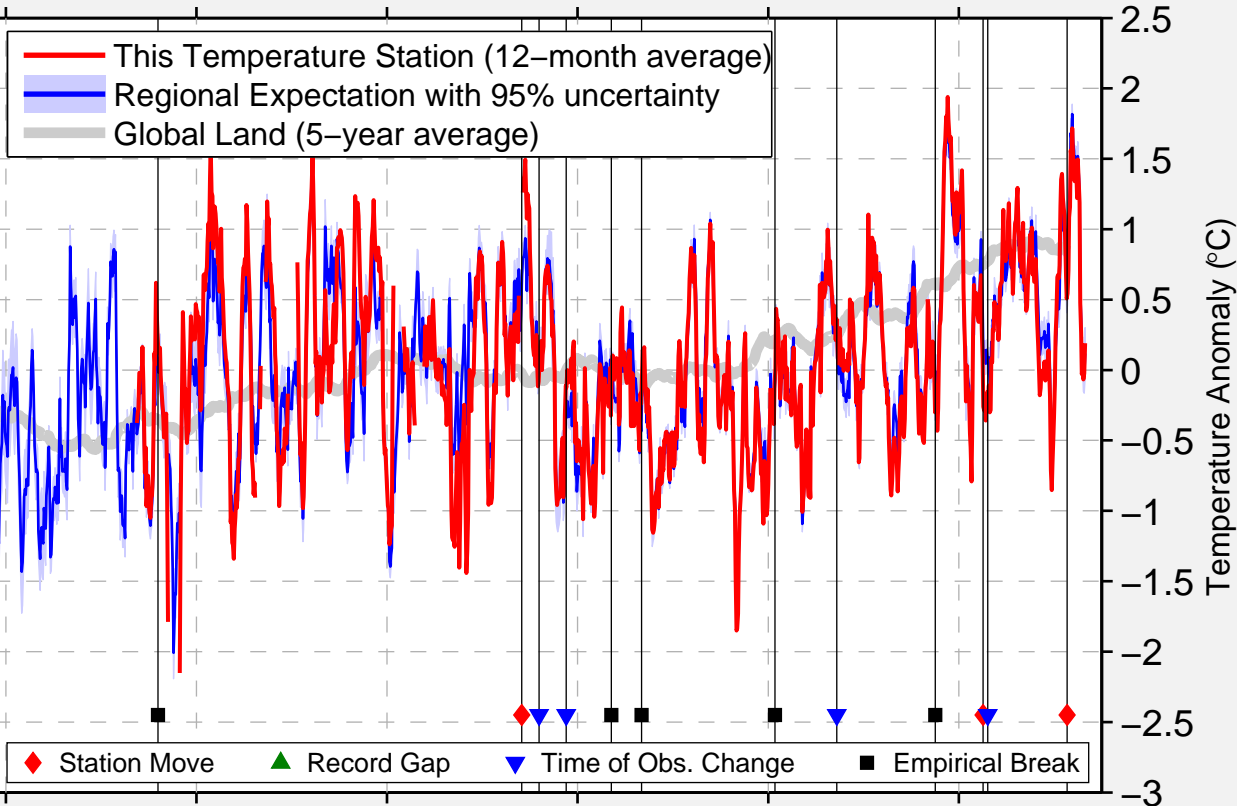

MOORHEAD

33.452 N, 90.517 W (United States)

Data Quality Controlled and Aligned at Breakpoints

Berkeley Earth