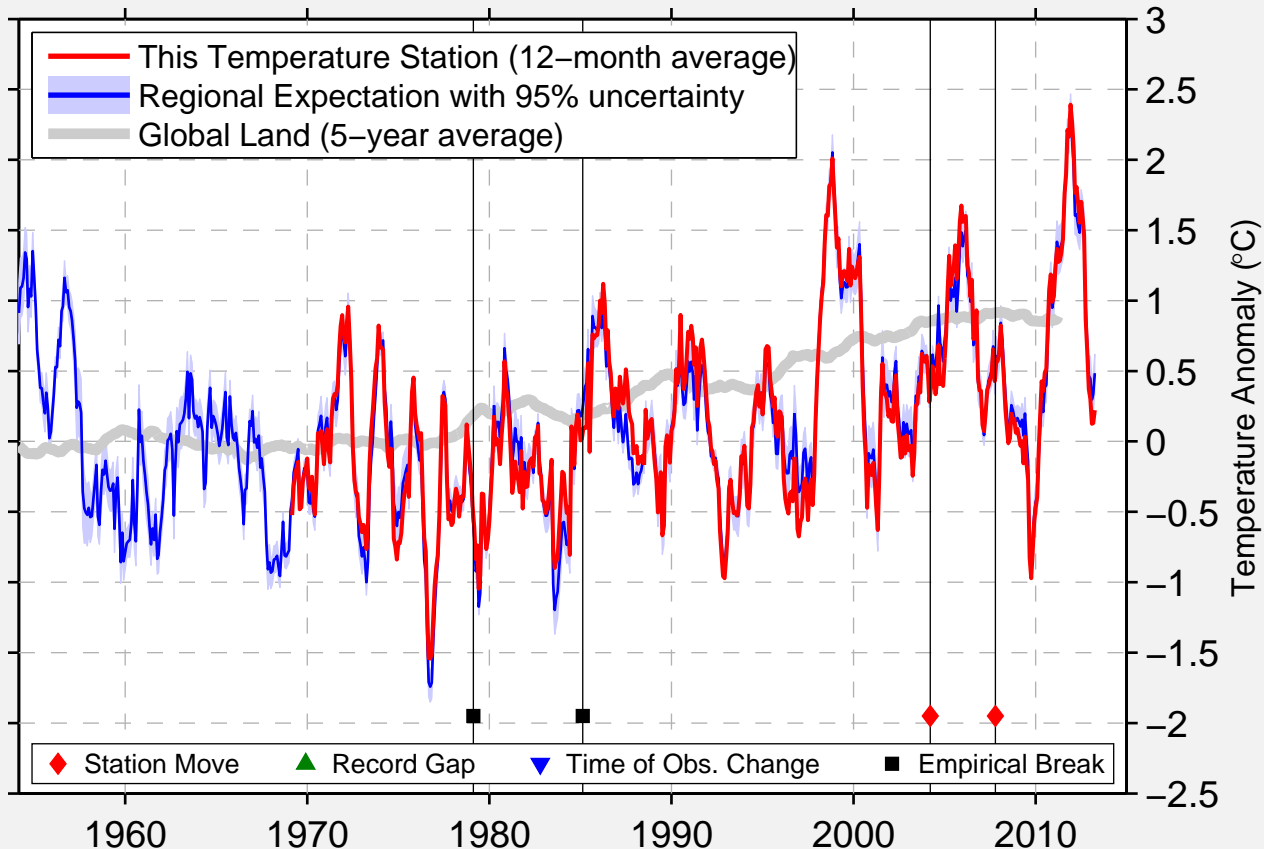

TEXARKANA

33.423 N, 94.083 W (United States)

Data Quality Controlled and Aligned at Breakpoints

Berkeley Earth