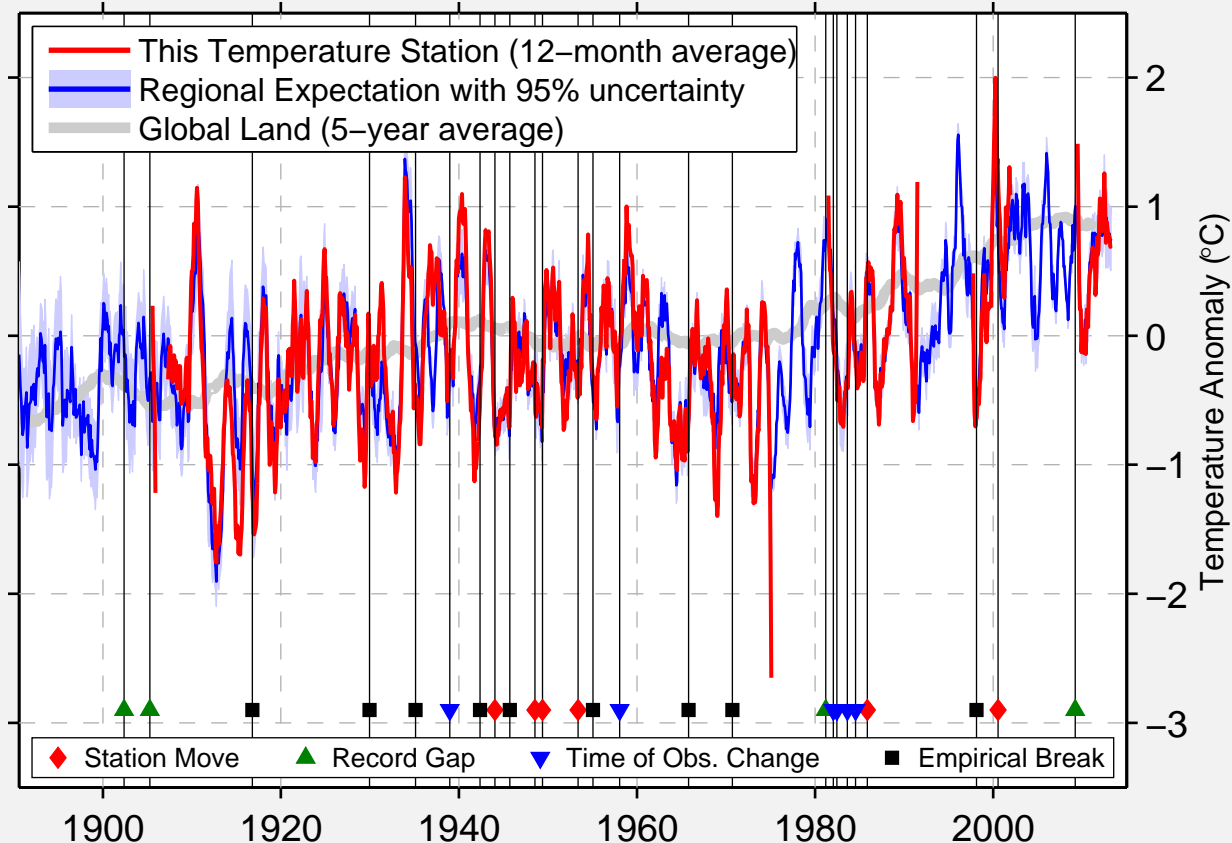

GLOBE RANGER STN

33.386 N, 110.782 W (United States)

Data Quality Controlled and Aligned at Breakpoints

Berkeley Earth