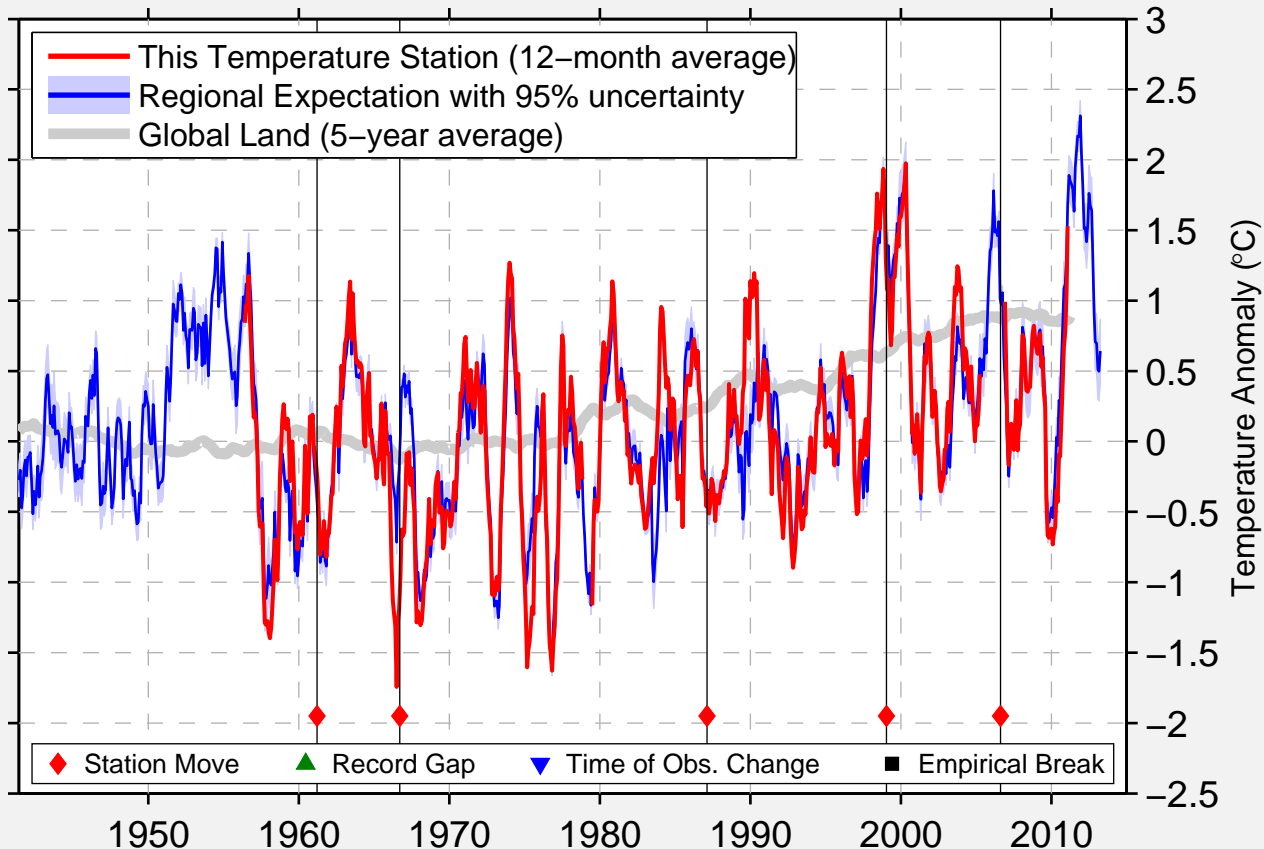

# OLNEY

33.373 N, 98.766 W (United States)

Data Quality Controlled and Aligned at Breakpoints

Berkeley Earth