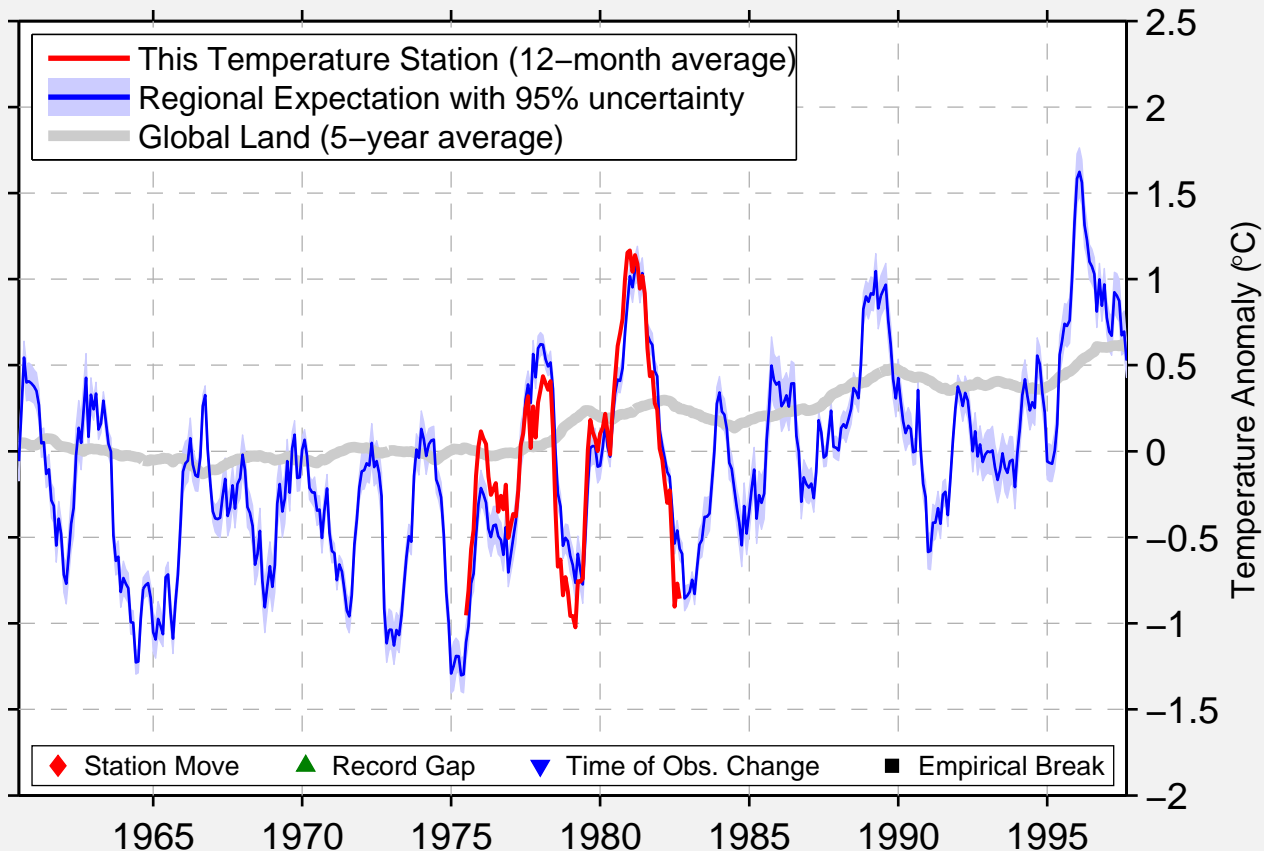

PHOENIX SOUTH MOUNTAIN

33.333 N, 112.050 W (United States)

Data Quality Controlled and Aligned at Breakpoints

Berkeley Earth