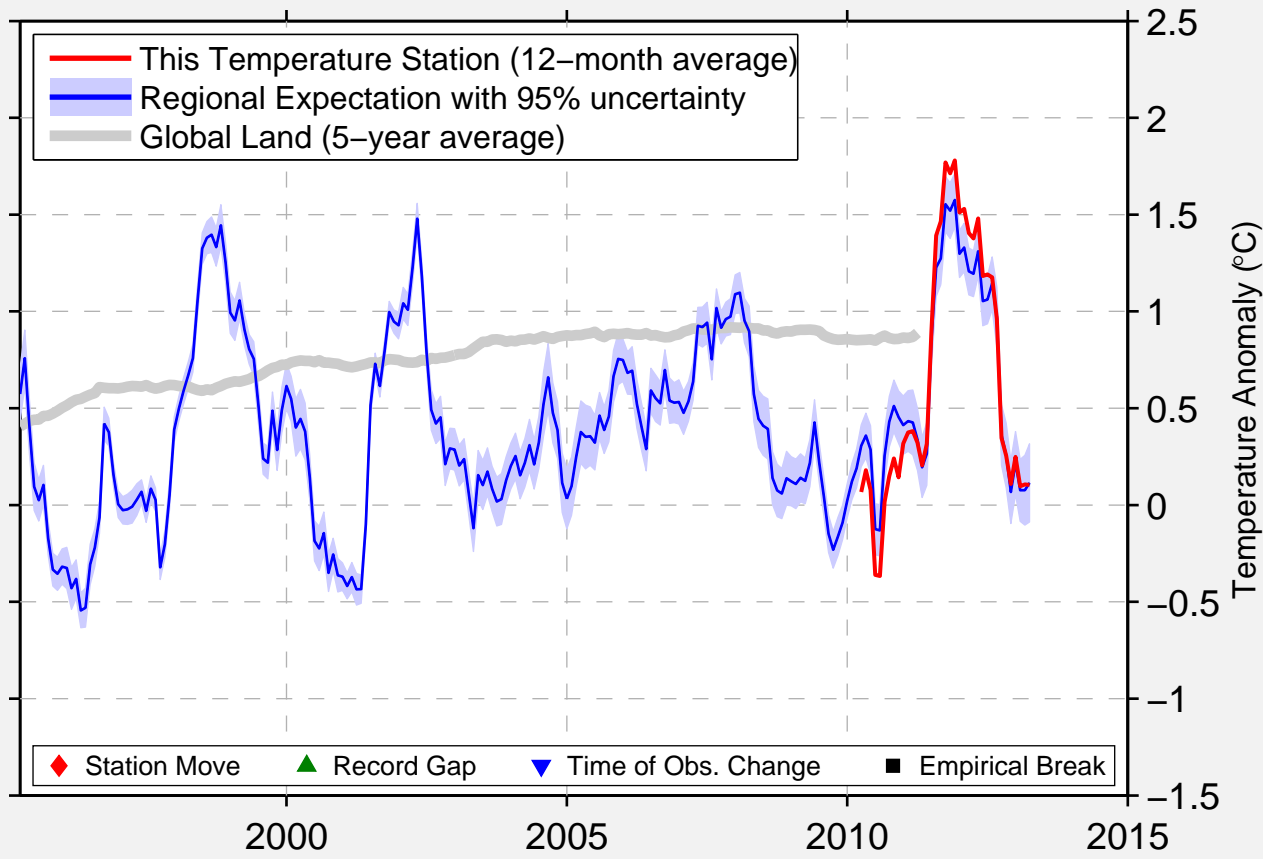

GEORGETOWN CO

33.317 N, 79.317 W (United States)

◆ Station Move ▲ Record Gap ▼ Time of Obs. Change ■ Empirical Break