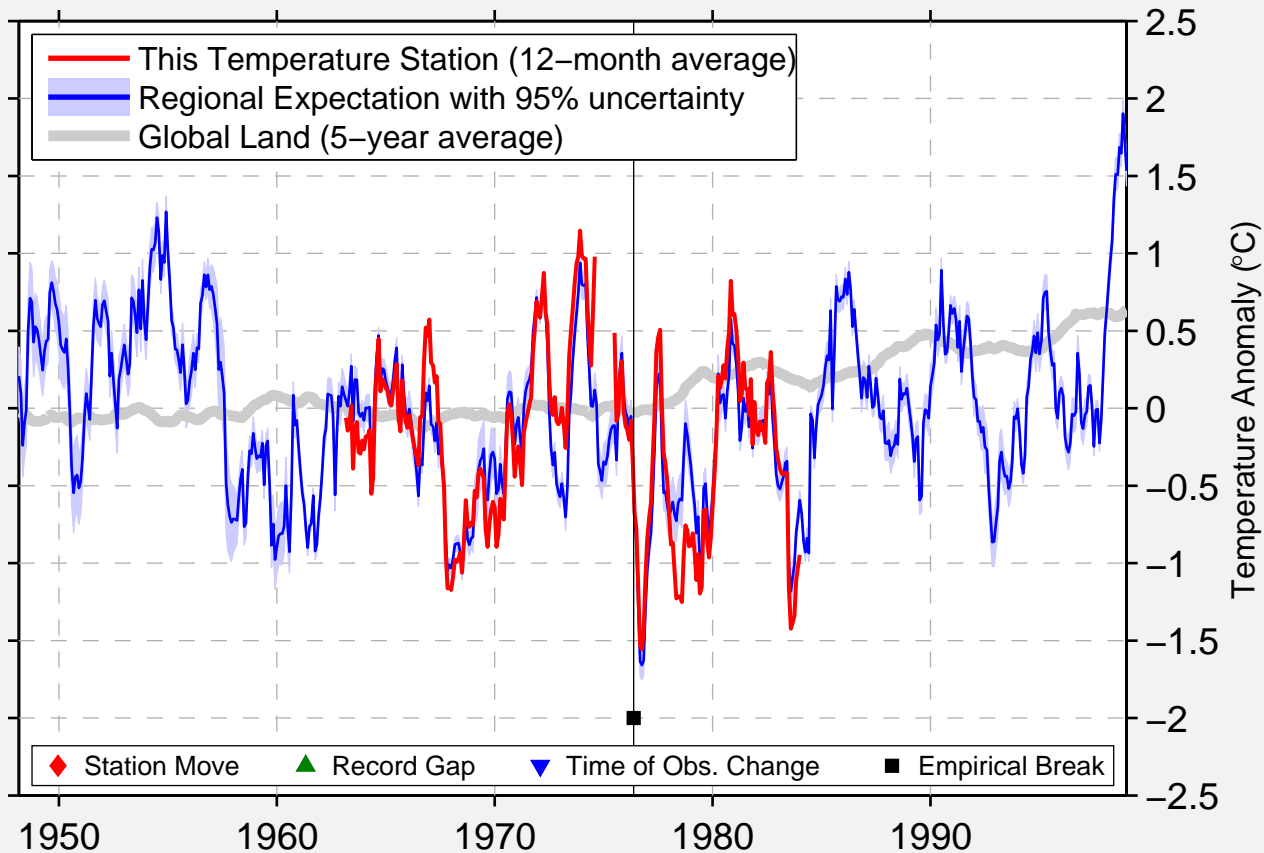

# MOROBAY LOCK

33.317 N, 92.450 W (United States)

Data Quality Controlled and Aligned at Breakpoints

Berkeley Earth