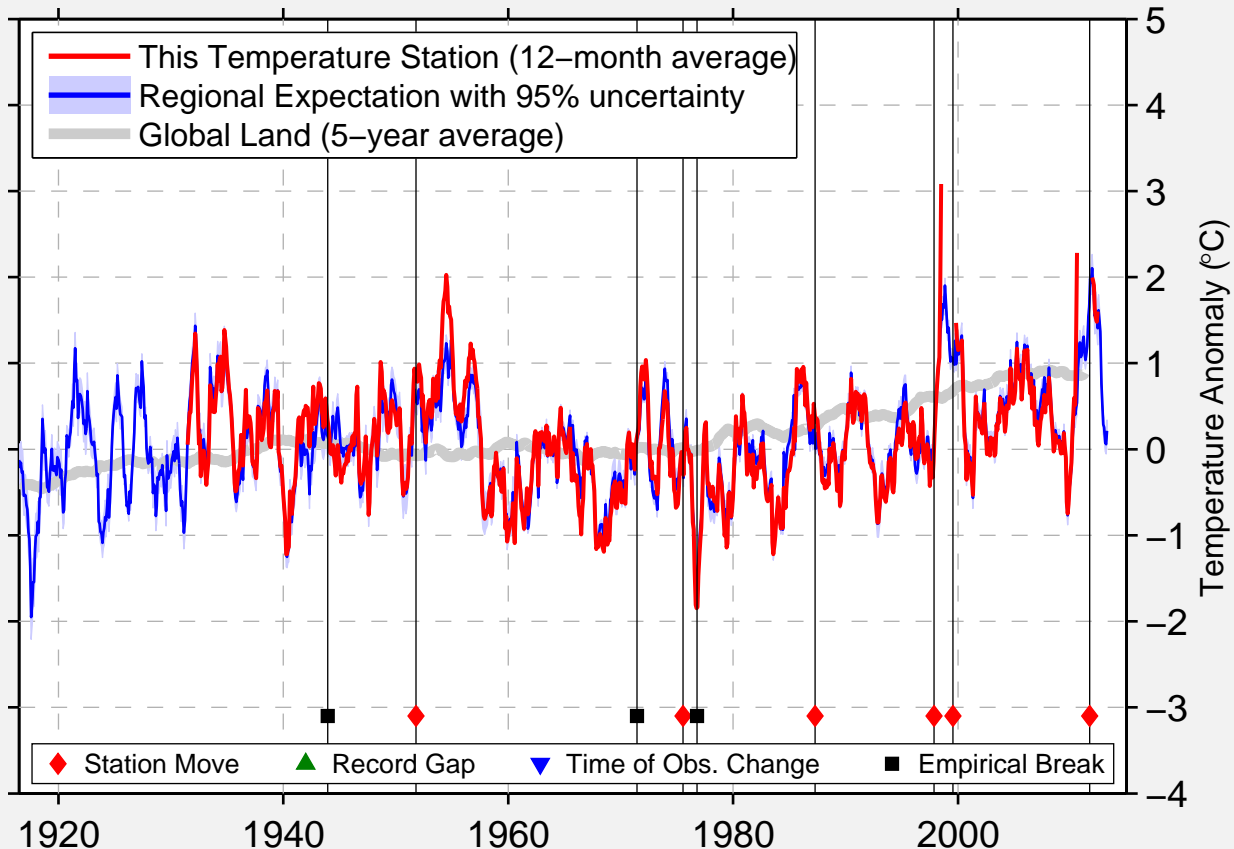

MAGNOLIA 3 N

33.318 N, 93.245 W (United States)

Data Quality Controlled and Aligned at Breakpoints

Berkeley Earth