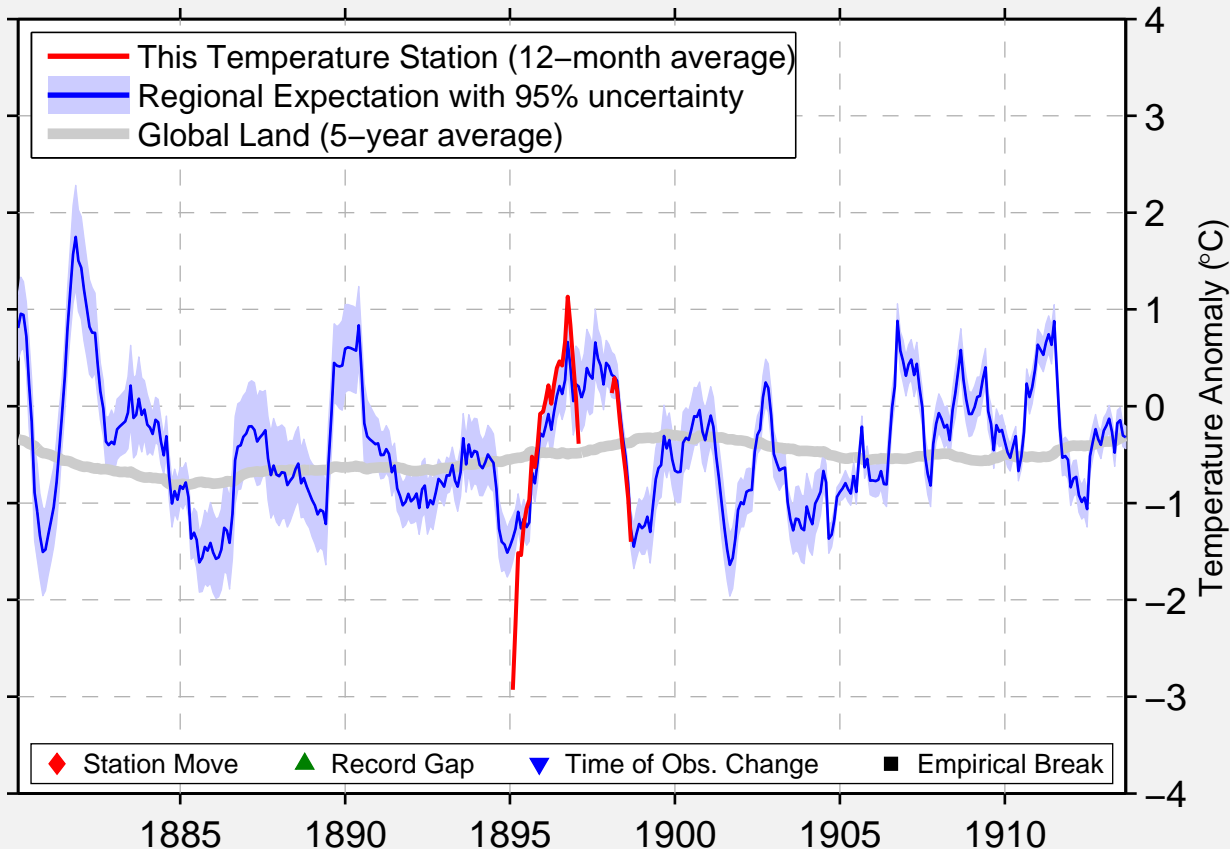

FRENCH CAMP

33.283 N, 89.400 W (United States)

◆ Station Move ▲ Record Gap ▼ Time of Obs. Change ■ Empirical Break