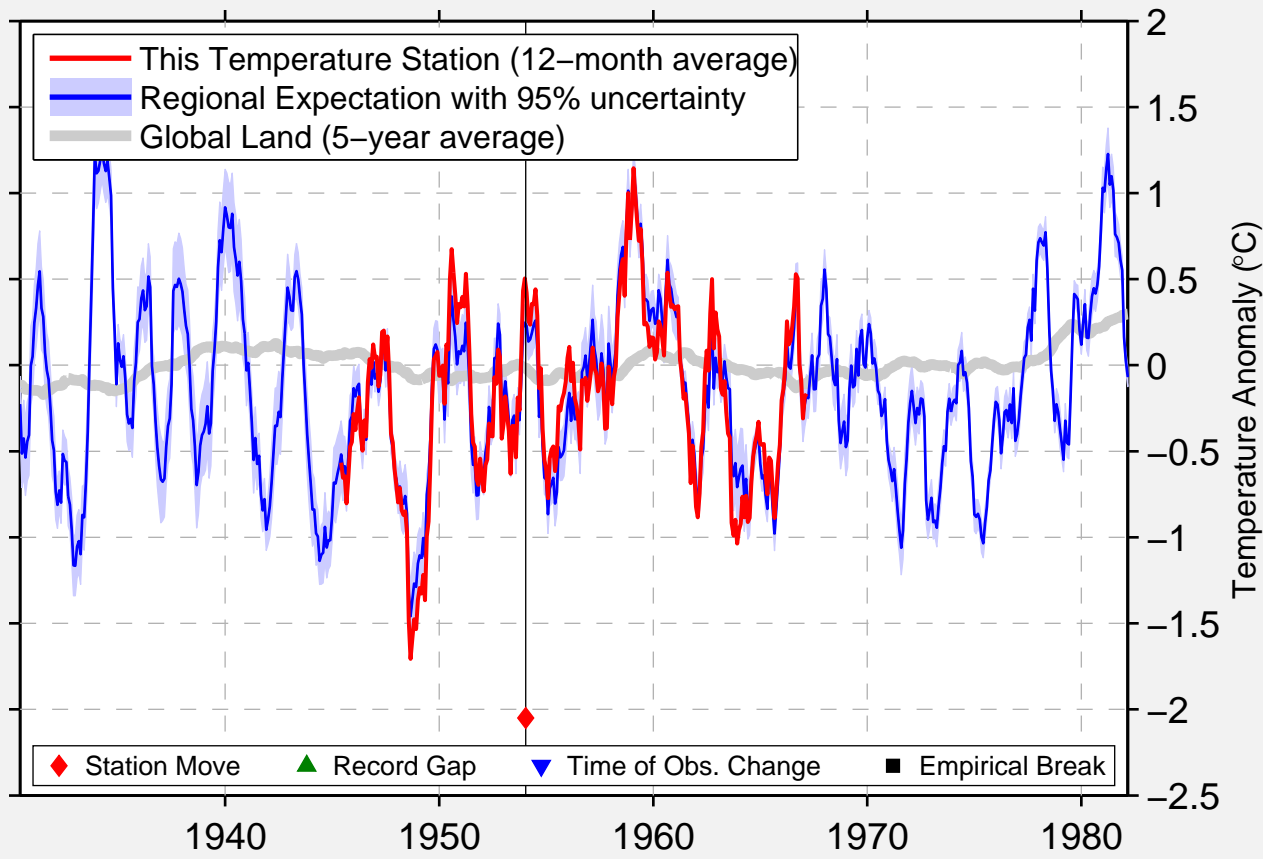

# BORREGO SPRINGS 3 NNE

33.283 N, 116.350 W (United States)

◆ Station Move    ▲ Record Gap    ▼ Time of Obs. Change    ■ Empirical Break