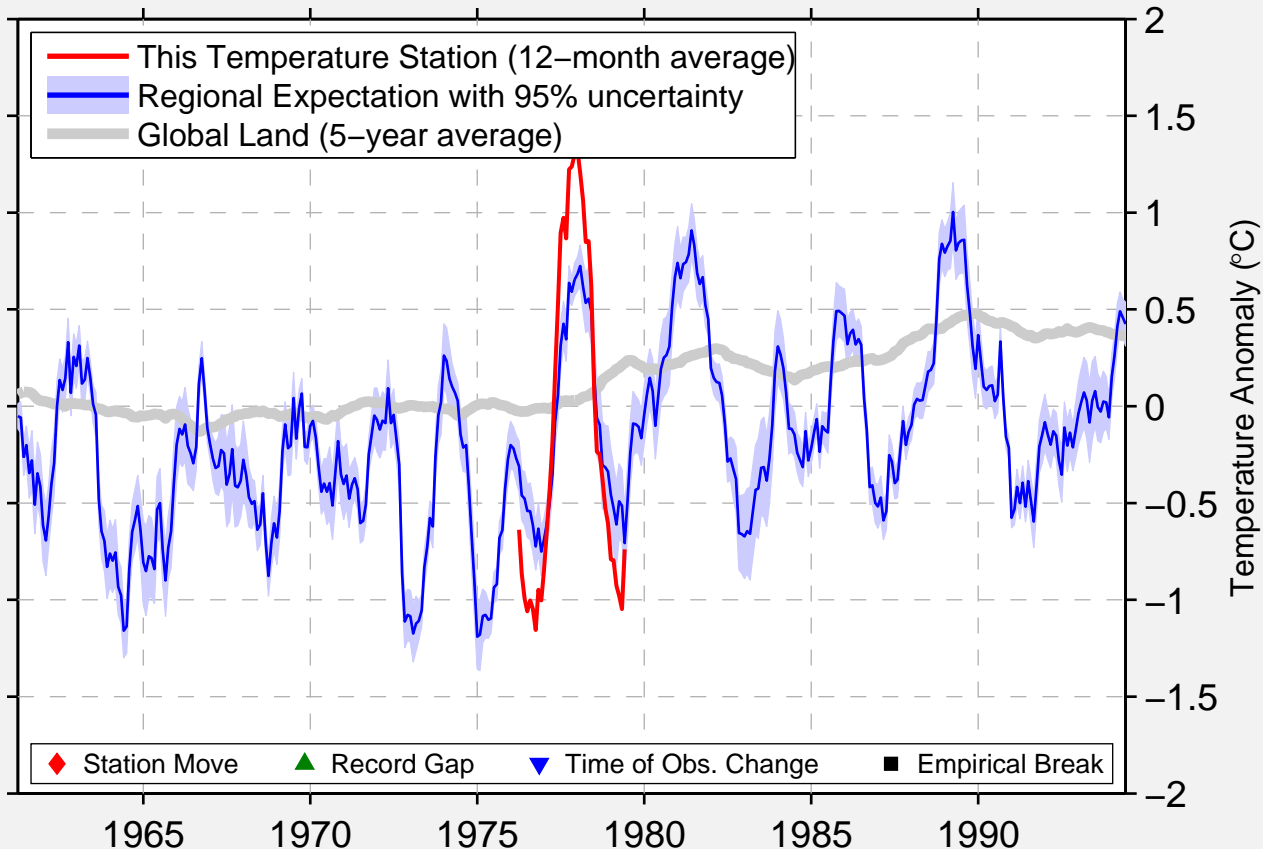

GREYS PEAK MNTC YD

33.250 N, 109.383 W (United States)

Data Quality Controlled and Aligned at Breakpoints

Berkeley Earth