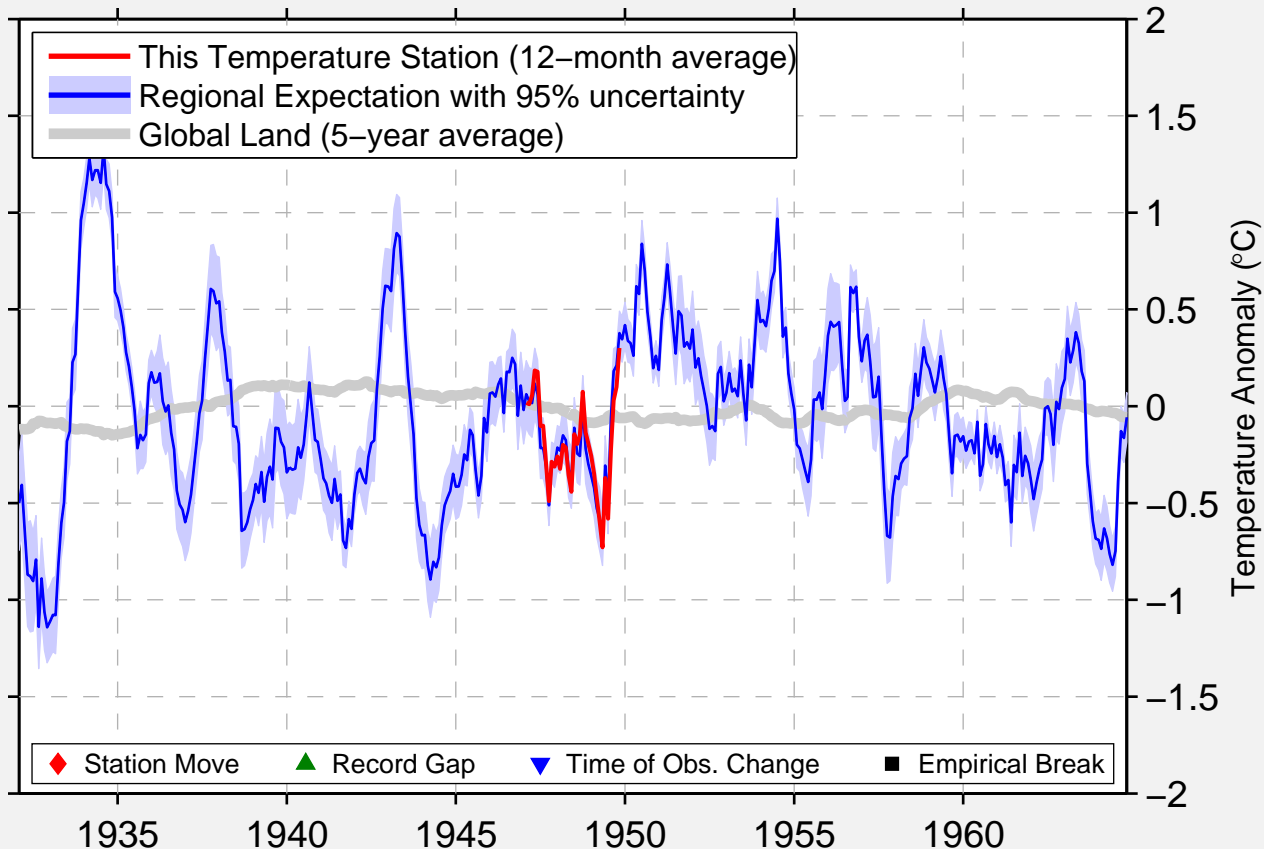

# ENGLE NEW MEXICO CAA

33.233 N, 107.016 W (United States)

Data Quality Controlled and Aligned at Breakpoints

Berkeley Earth