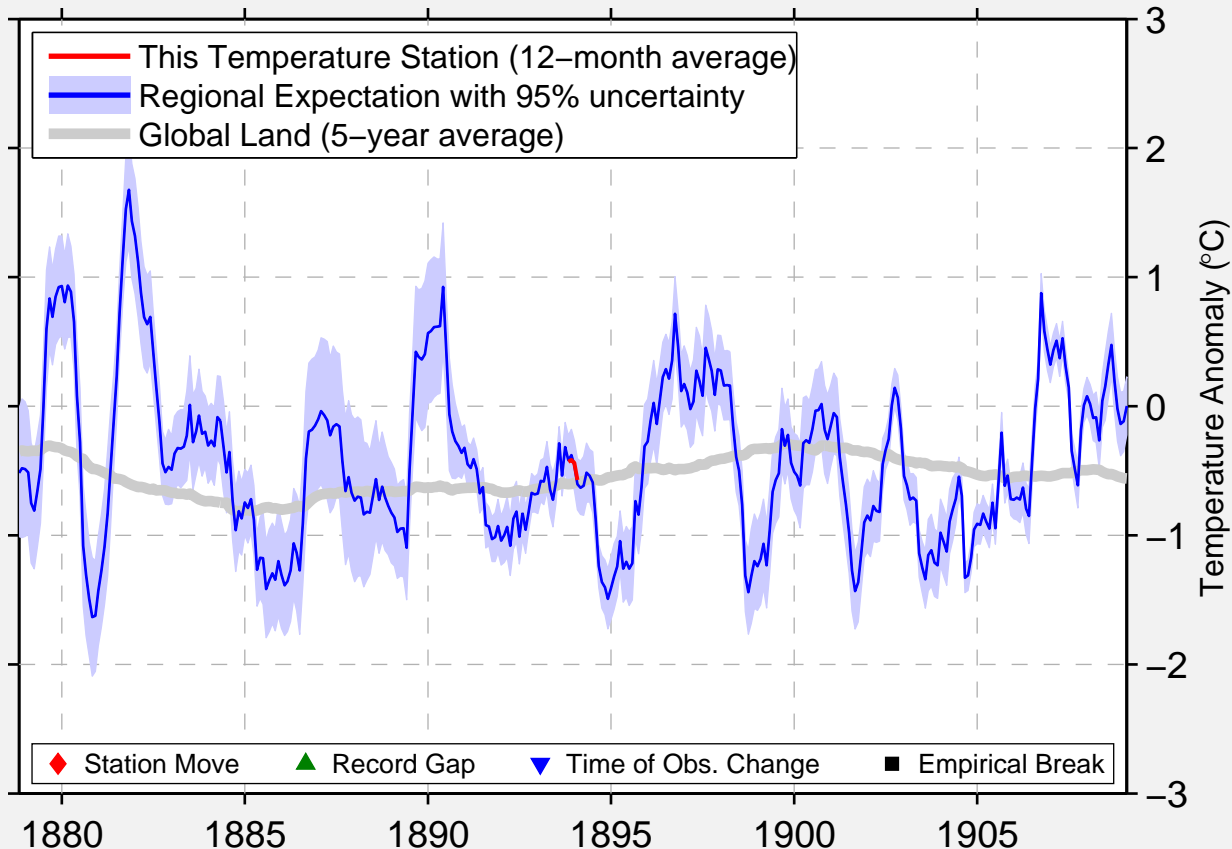

HAMBURG

33.228 N, 91.794 W (United States)

Data Quality Controlled and Aligned at Breakpoints

Berkeley Earth