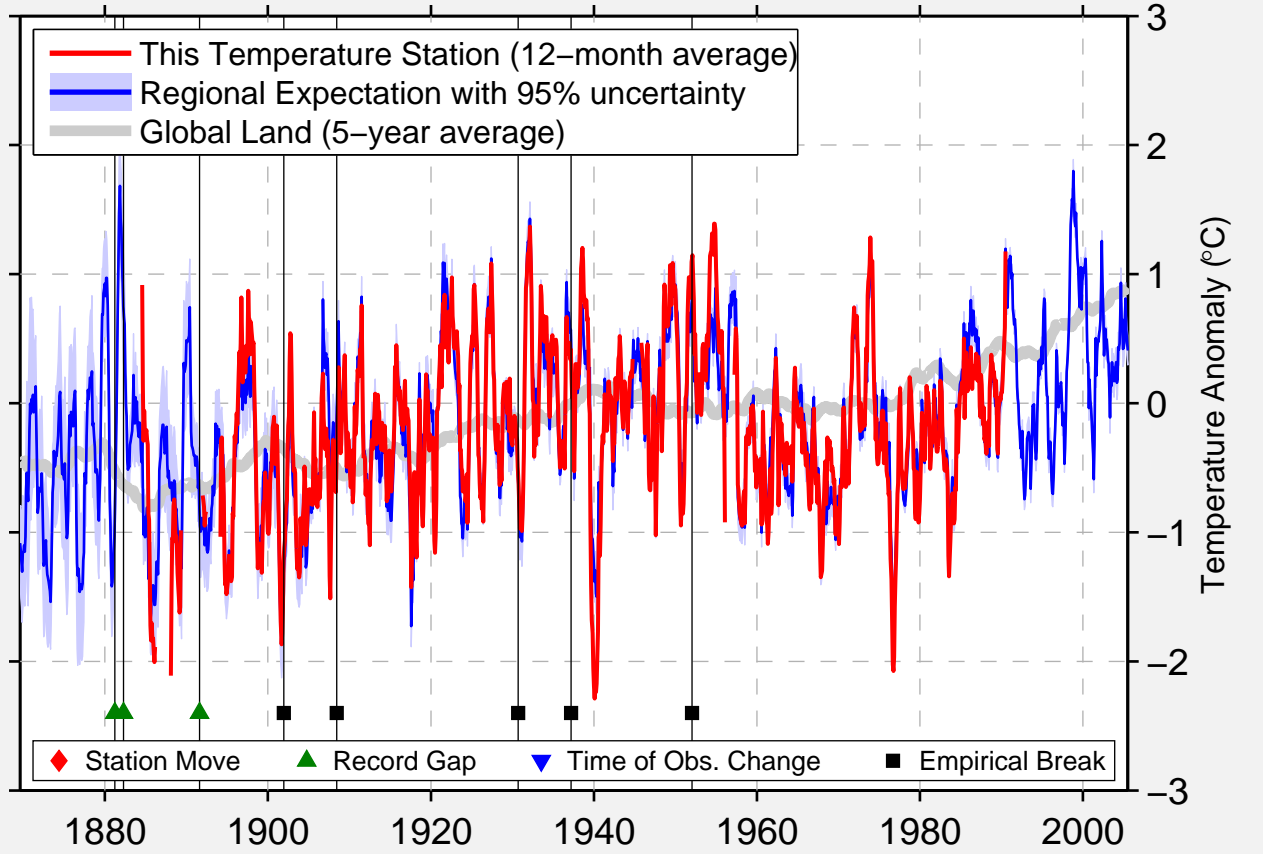

TUSCALOOSA-FAA-AP

33.200 N, 87.600 W (United States)

Data Quality Controlled and Aligned at Breakpoints

Berkeley Earth