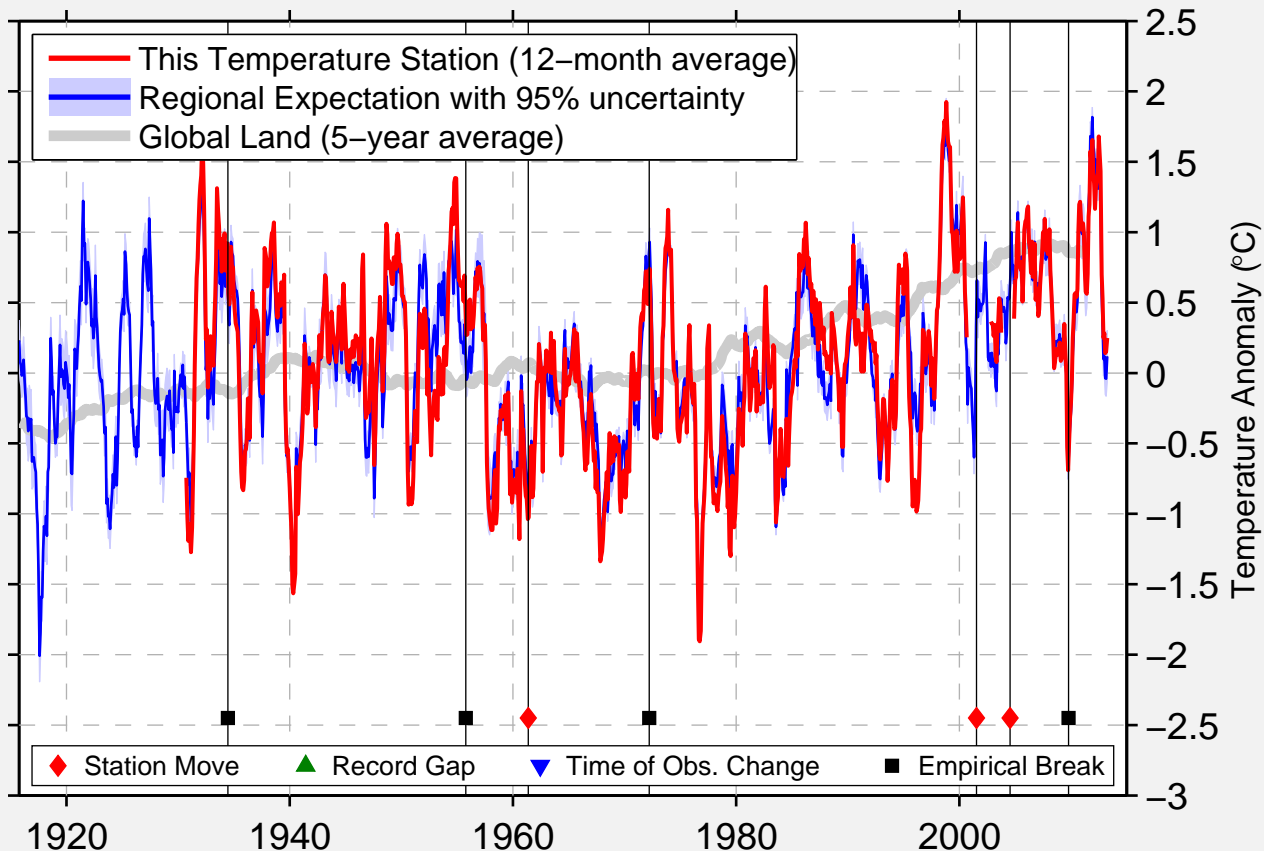

BELZONI

33.193 N, 90.483 W (United States)

Data Quality Controlled and Aligned at Breakpoints

Berkeley Earth