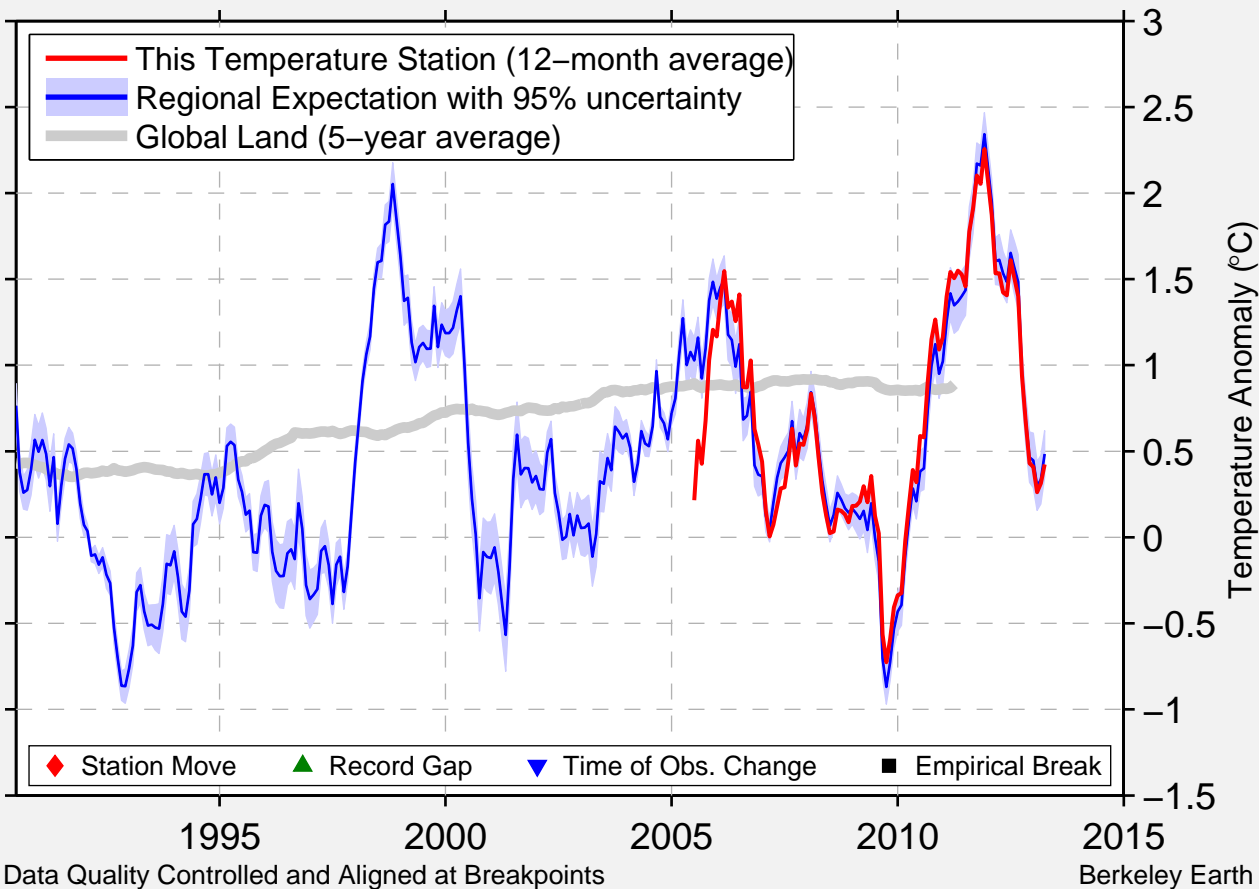

SULPHER SPRINGS MUNI

33.167 N, 95.617 W (United States)

Data Quality Controlled and Aligned at Breakpoints

Berkeley Earth