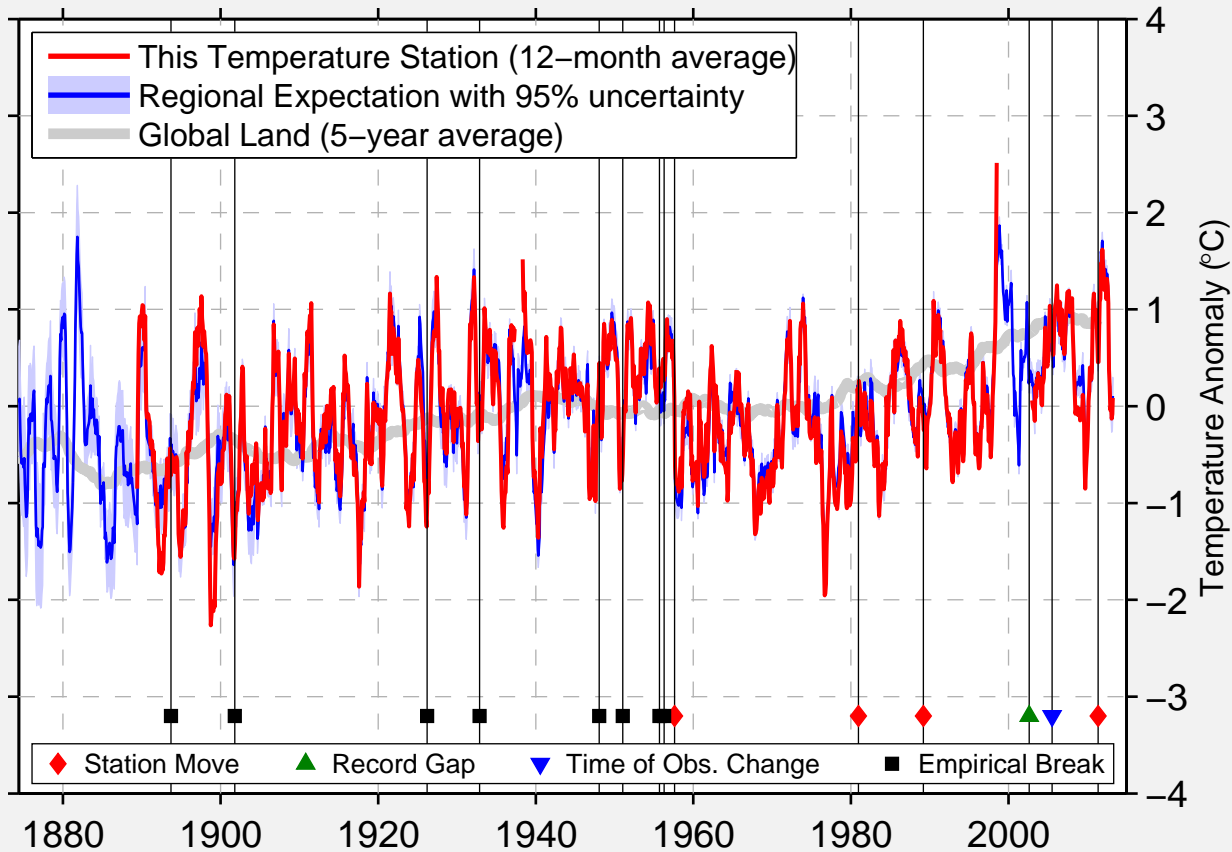

LOUISVILLE

33.140 N, 89.069 W (United States)

Data Quality Controlled and Aligned at Breakpoints

Berkeley Earth