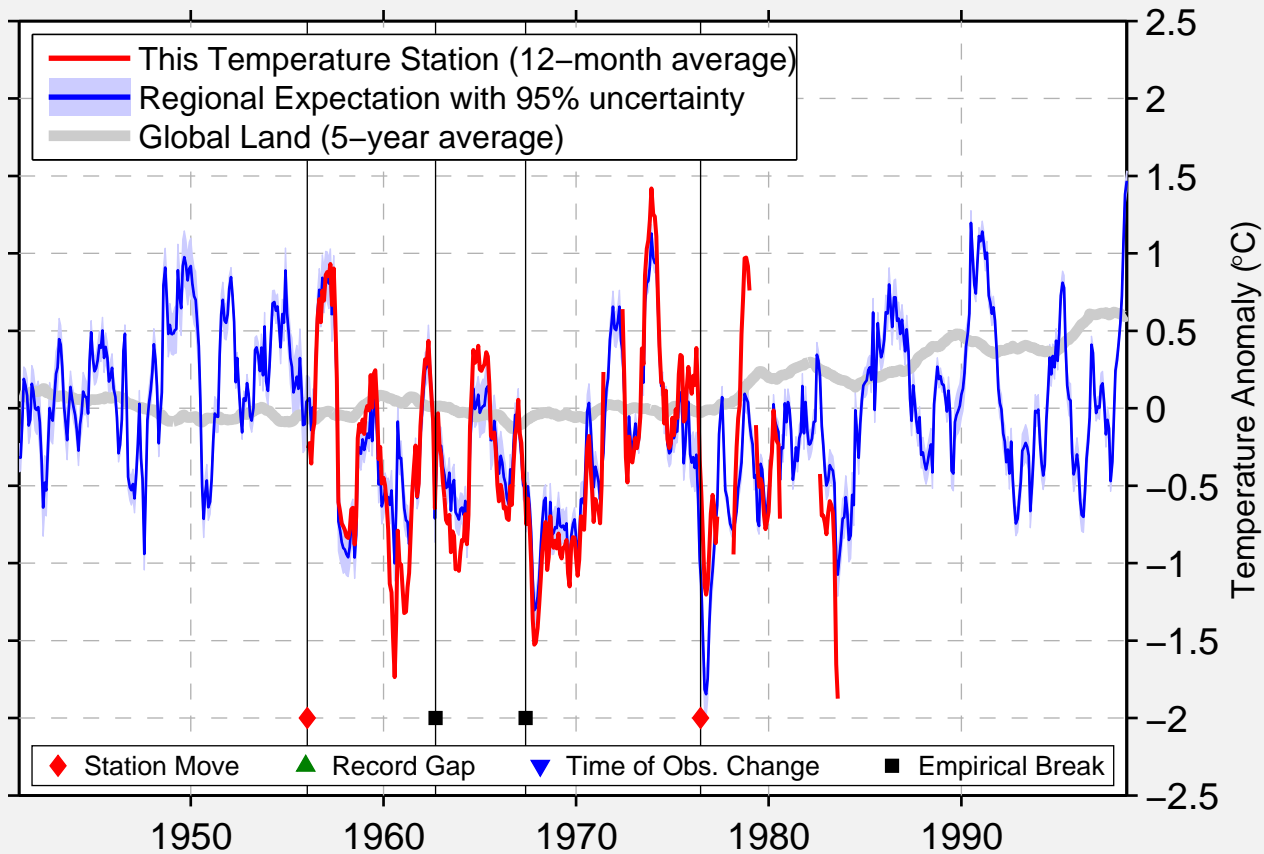

# CALERA

33.110 N, 86.750 W (United States)

Data Quality Controlled and Aligned at Breakpoints

Berkeley Earth