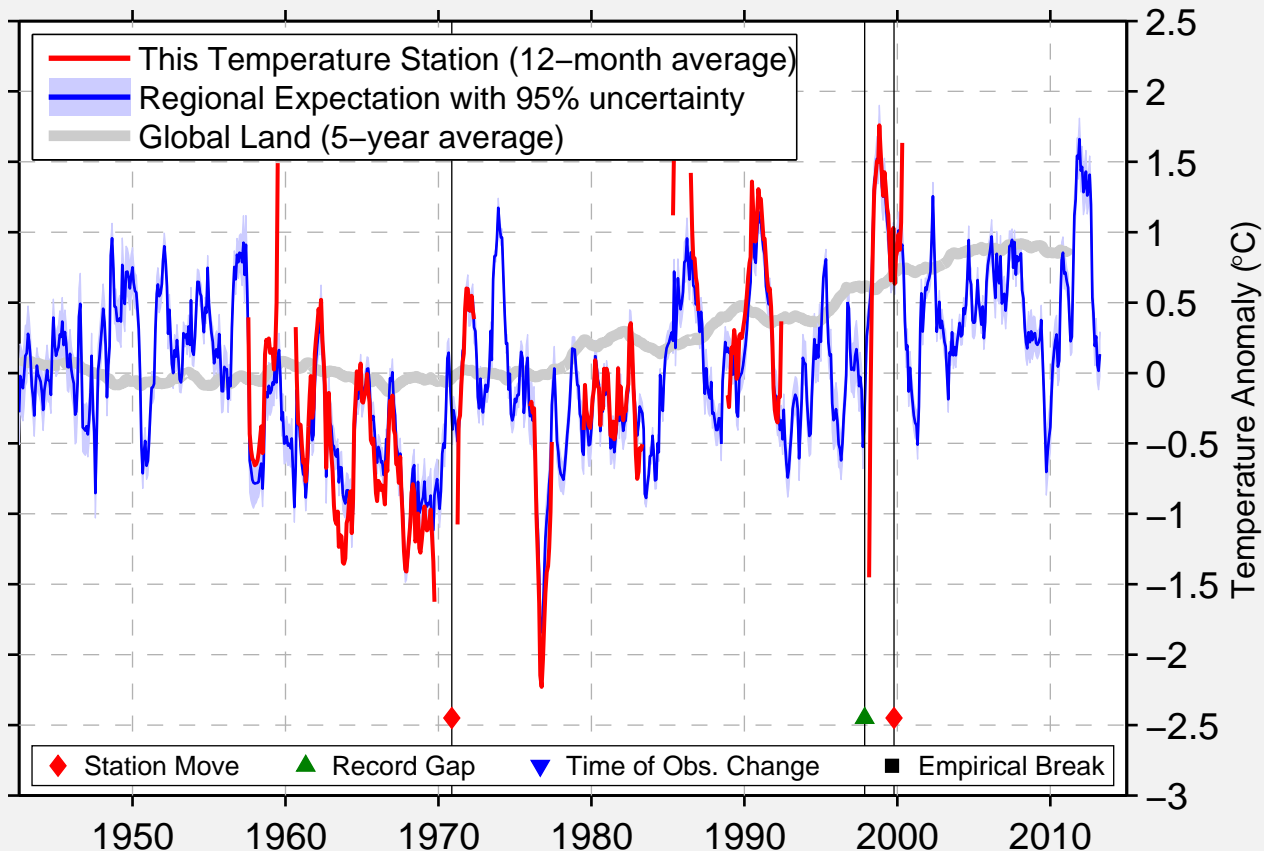

GREENVILLE

33.043 N, 84.733 W (United States)

Data Quality Controlled and Aligned at Breakpoints

Berkeley Earth